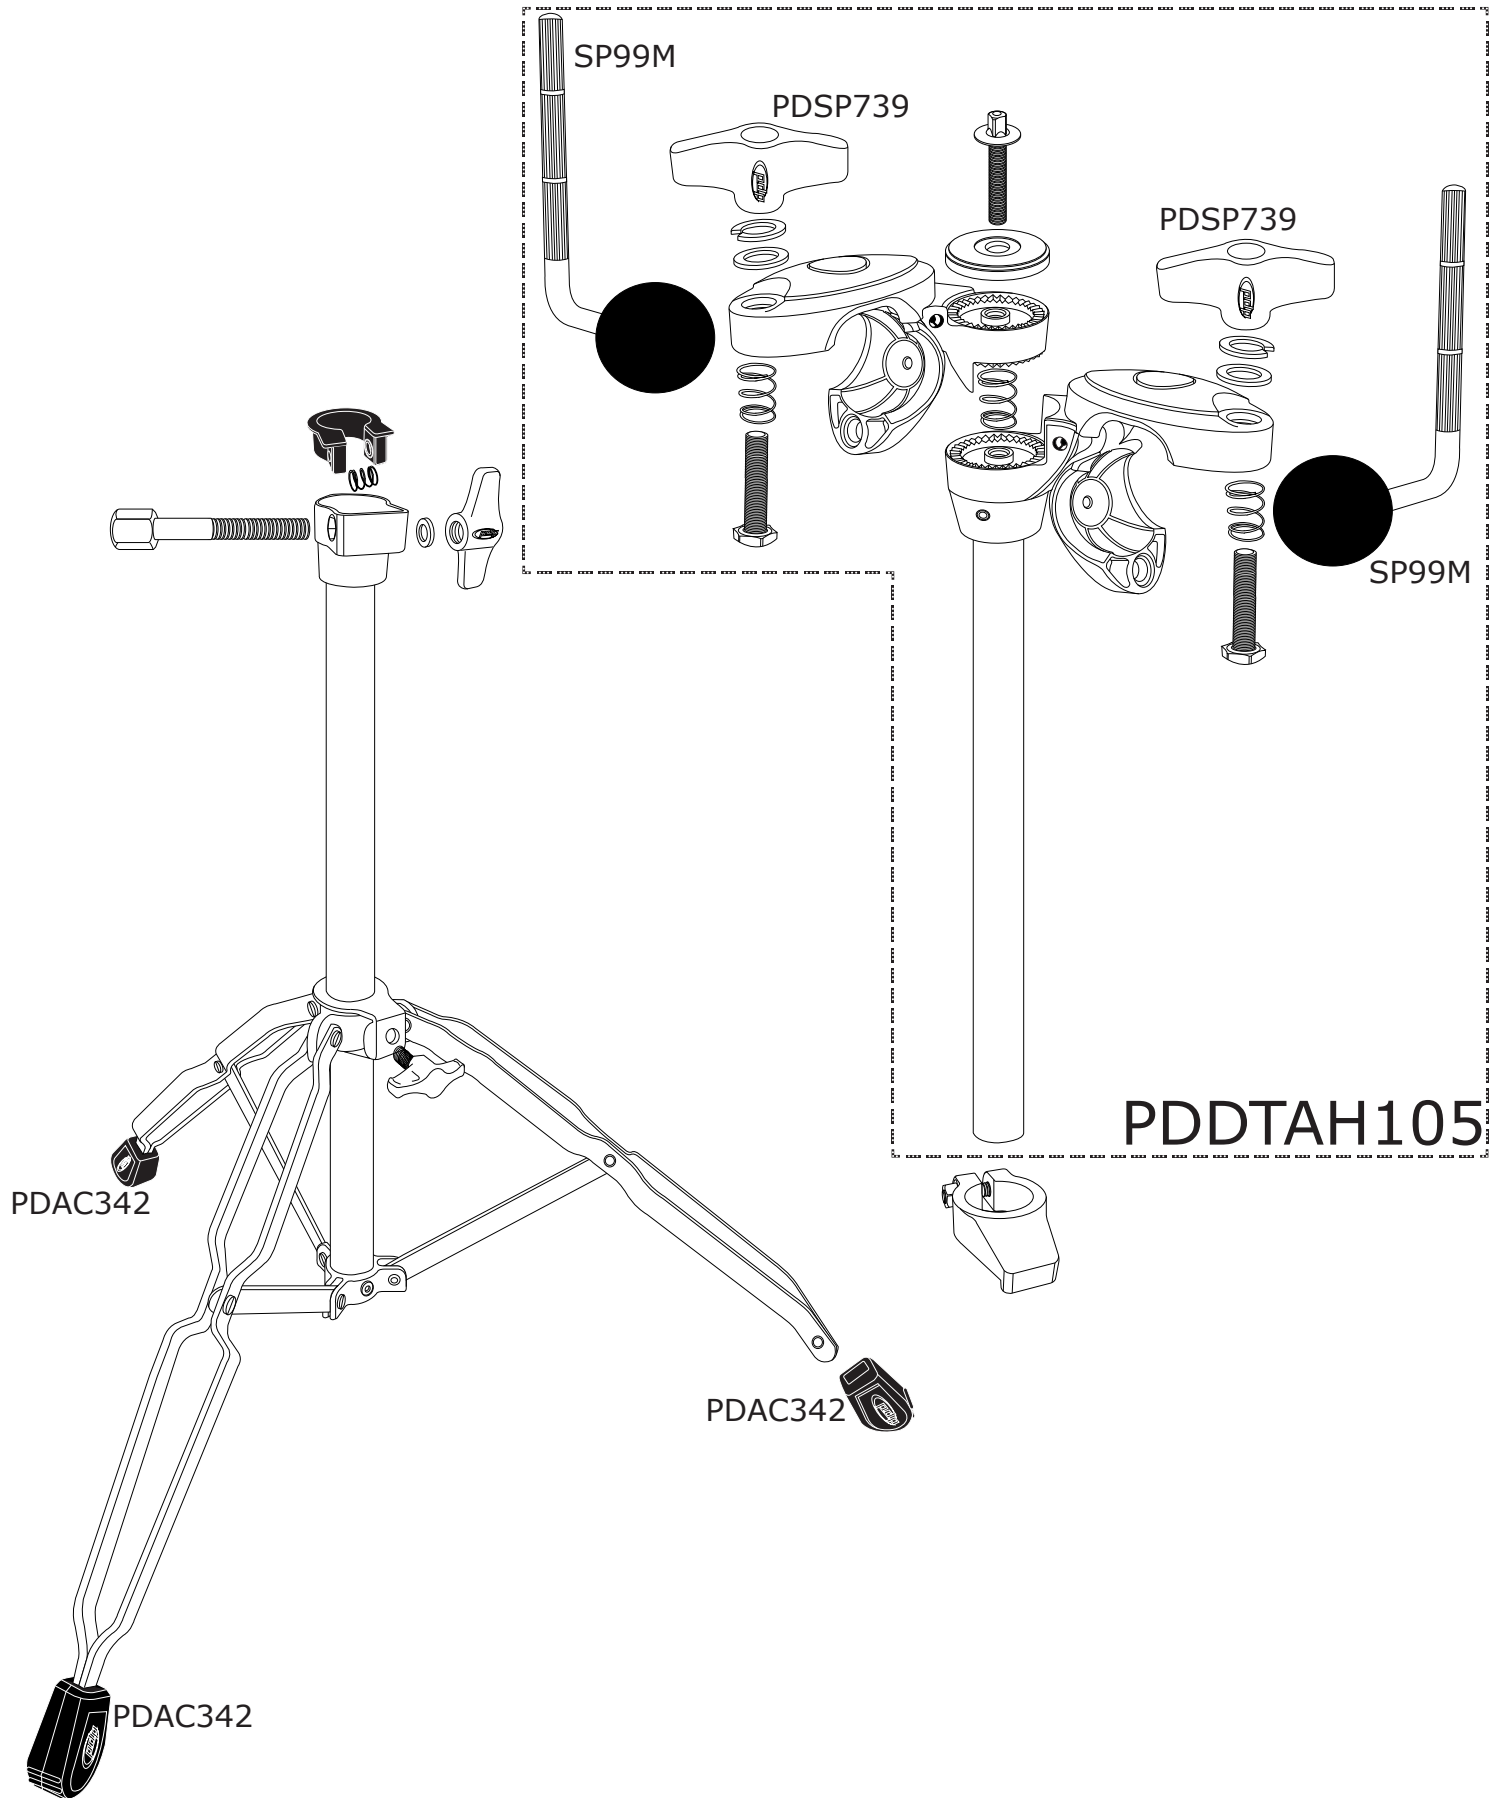

PDTS990 Double Tom Stand

PDTS990 Double Tom Stand

Part Number	Description
DWSP99M	10.5MM TOM ARM (BALL-IN-SOCKET)
PDDTAH105	PDP CX/LX/MX BASS DRUM TOM POST AND ARMS
PDAC342	RUBBER FOOT
PDSP739	8MM PDP WING NUT