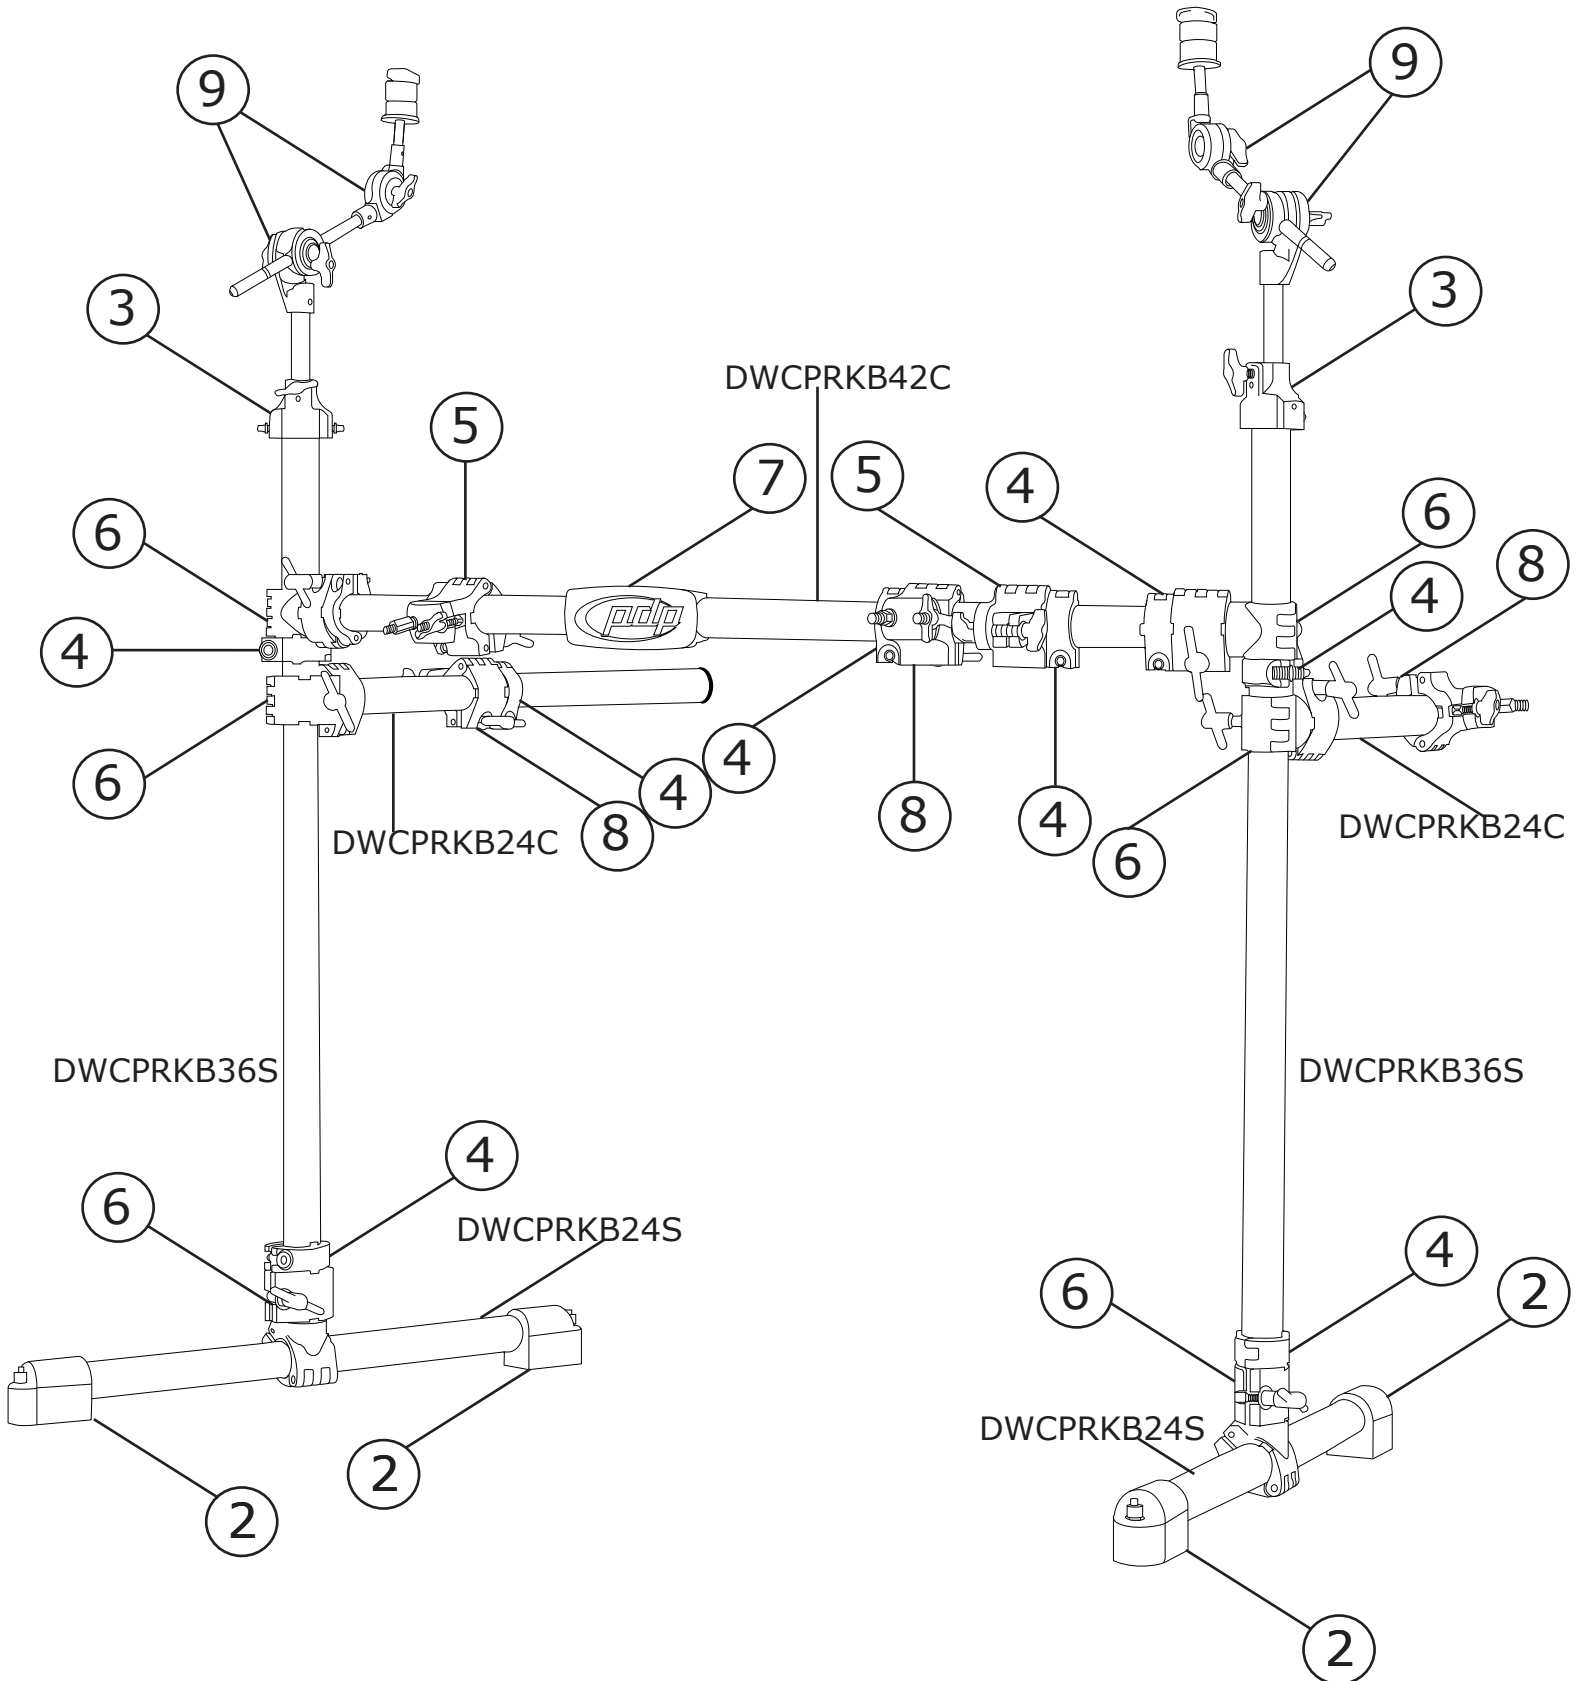

PDP PDSRPK05 Rack System

PDP PDSRPK05 Rack System

Part Number Description

- 1) DWSMRKDRKY HI-TORQUE DRUM KEY
- 2) DWSMRKFEET RUBBER FEET (2-PACK)
- 3) DWSMRKTTCA 1.5"-3/4" TUBE TOP CYMBAL ADAPTER
- 4) DWSMRKML15 1.5" HINGED MEMORY LOCK
- 5) DWSMRKC15A 1.5"-V ANGLE ADJUSTABLE CLAMP
- 6) DWSMRKC15K 1.5"-1.5" RACK CLAMP
- 7) PDSRNPLV PACIFIC NAMEPLATE BAR LEVEL
- 8) PDSRC15V 1.5"-V CLAMP
- 9) PDCB0934 CYMBAL BOOM ARM
- DWCPRKB24C DW RACK 24" CURVED BAR
- DWCPRKB24S DW RACK 24" STRAIGHT BAR
- DWCPRKB36S DW RACK 36" STRAIGHT BAR
- DWCPRKB42C DW RACK 42" CURVED BAR

1) DWSMRKDRKY

2) DWSMRKFEET

3) DWSMRKTTCA

4) DWSMRKML15

5) DWSMRKC15A

9) PDCB0934

6) DWSMRKC15K

7) PDSRNPLV

8) PDSRC15V