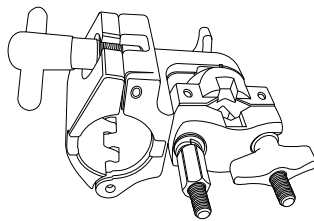

PDP PDSRPK05 Rack System

PDP PDSRPK05 Rack System

Part Number Description

- 1) DWSMRKDRKY HI-TORQUE DRUM KEY
- 2) DWSMRKFEET RUBBER FEET (2-PACK)
- 3) DWSMRKTTCA 1.5"-3/4" TUBE TOP CYMBAL ADAPTER
- 4) DWSMRKML15 1.5" HINGED MEMORY LOCK
- 5) DWSMRKC15A 1.5"-V ANGLE ADJUSTABLE CLAMP
- 6) DWSMRKC15K 1.5"-1.5" RACK CLAMP
- 7) PDSRNPLV PACIFIC NAMEPLATE BAR LEVEL
- 8) PDSRC15V 1.5"-V CLAMP
- 9) PDCB0934 CYMBAL BOOM ARM
- DWCPRKB24C DW RACK 24" CURVED BAR
- DWCPRKB24S DW RACK 24" STRAIGHT BAR
- DWCPRKB36S DW RACK 36" STRAIGHT BAR
- DWCPRKB42C DW RACK 42" CURVED BAR

1) DWSMRKDRKY

2) DWSMRKFEET

3) DWSMRKTTCA

4) DWSMRKML15

5) DWSMRKC15A

9) PDCB0934

6) DWSMRKC15K

7) PDSRNPLV