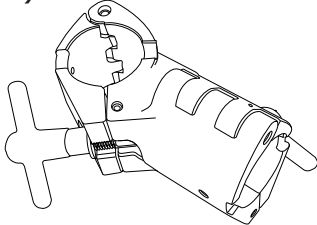

PDP PDSRPK05 Rack System

PDP PDSRPK05 Rack System

Part Number Description

- 1) DWSMRKDRKY HI-TORQUE DRUM KEY
- 2) DWSMRKFEET RUBBER FEET (2-PACK)
- 3) DWSMRKTTCA 1.5"-3/4" TUBE TOP CYMBAL ADAPTER
- 4) DWSMRKML15 1.5" HINGED MEMORY LOCK
- 5) DWSMRKC15A 1.5"-V ANGLE ADJUSTABLE CLAMP
- 6) DWSMRKC15K 1.5"-1.5" RACK CLAMP
- 7) PDSRNPLV PACIFIC NAMEPLATE BAR LEVEL
- 8) PDSRC15V 1.5"-V CLAMP
- 9) PDCB0934 CYMBAL BOOM ARM
- DWCPRKB24C DW RACK 24" CURVED BAR
- DWCPRKB24S DW RACK 24" STRAIGHT BAR
- DWCPRKB36S DW RACK 36" STRAIGHT BAR
- DWCPRKB42C DW RACK 42" CURVED BAR

1) DWSMRKDRKY

2) DWSMRKFEET

3) DWSMRKTTCA

4) DWSMRKML15

5) DWSMRKC15A

9) PDCB0934

6) DWSMRKC15K

7) PDSRNPLV