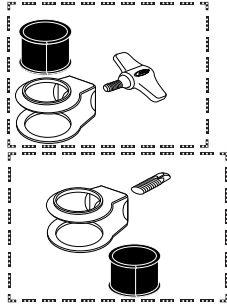

PDHHBOA PDP Hi-Hat Stand

PDACBOAKEY

PDSP379

SP358

SP074

SP074

PDAC0007

PDAC0006

PDHHBOA PDP Hi-Hat Stand

Part Number	Description
PDACBOAKEY	3-WAY KEY FOR BOA PEDAL
PDSP001HH	PDP 1" TUBE JOINT BOLT AND WING NUT
PDAC0004	HEEL BRACKET, BOA SINGLE PEDAL
PDAC0005	HEEL FOR BOA PEDALS/HH
PDAC0006	FOOTBOARD CLAMP, BOA SINGLE
PDAC0007	SCREW, FTBD CLAMP, BOA SINGLE
PDAC0022	SCREW,HEEL PEDAL PLATE,BOA HH S&D PEDAL
DWSP074	DRUM KEY SCREW 1/4-20 X 9/16" W/ COLLAR
PDAC342	RUBBER FOOT (3 PACK)
DWSP356	FELT WASHER (HI HAT SEAT)
DWSP357	STANDARD UPPER TUBE ASSEMBLY FOR HI-HAT
DWSP358	21" STANDARD LENGTH UPPER ROD W/ NUT
DWSP363	LOWER SPRING ROD
DWSP374	HI HAT SPUR
PDSP379	PDP BRANDED DW STYLE CLUTCH BOA
DWSP381	METAL WASHER FOR HH CYMBAL SEAT
DWSP715	7/16" SCREW
PDAC781	PDP HINGED MEMORY LOCK - 3/4"
DWSP2004	6MM HI-HAT CLUTCH DRUM KEY SCREW
DWSP2047	HI HAT SEAT ASSY W/O FELT/WASH