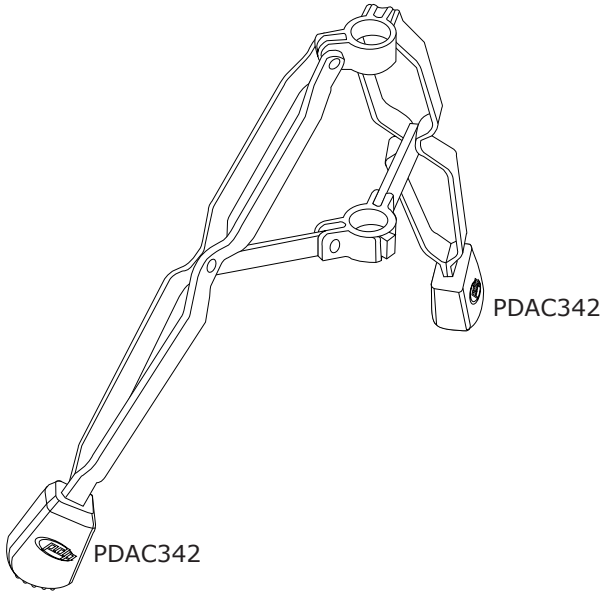

PDHHBOA PDP Hi-Hat Stand

PDACBOAKEY

PDSP379

SP358

SP074

SP074

PDAC0007

PDAC0006

PDAC0005

PDAC0004

SP715

SP715

PDAC0022

PDAC0022

PDSP001HH

SP363

PDHHBOA PDP Hi-Hat Stand

Part Number	Description
PDACBOAKEY	3-WAY KEY FOR BOA PEDAL
PDSP001HH	PDP 1" TUBE JOINT BOLT AND WING NUT
PDAC0004	HEEL BRACKET, BOA SINGLE PEDAL
PDAC0005	HEEL FOR BOA PEDALS/HH
PDAC0006	FOOTBOARD CLAMP, BOA SINGLE
PDAC0007	SCREW, FTBD CLAMP, BOA SINGLE
PDAC0022	SCREW,HEEL PEDAL PLATE,BOA HH S&D PEDAL
DWSP074	DRUM KEY SCREW 1/4-20 X 9/16" W/ COLLAR
PDAC342	RUBBER FOOT (3 PACK)
DWSP356	FELT WASHER (HI HAT SEAT)
DWSP357	STANDARD UPPER TUBE ASSEMBLY FOR HI-HAT
DWSP358	21" STANDARD LENGTH UPPER ROD W/ NUT
DWSP363	LOWER SPRING ROD
DWSP374	HI HAT SPUR
PDSP379	PDP BRANDED DW STYLE CLUTCH BOA
DWSP381	METAL WASHER FOR HH CYMBAL SEAT
DWSP715	7/16" SCREW
PDAC781	PDP HINGED MEMORY LOCK - 3/4"
DWSP2004	6MM HI-HAT CLUTCH DRUM KEY SCREW
DWSP2047	HI HAT SEAT ASSY W/O FELT/WASH