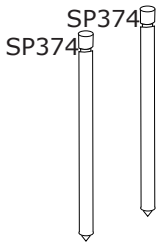

PDHHBOA PDP Hi-Hat Stand

PDACBOAKEY

PDSP379

SP358

SP074

SP074

PDAC0007

PDAC0006

PDHHBOA PDP Hi-Hat Stand

Part Number	Description
PDACBOAKEY	3-WAY KEY FOR BOA PEDAL
PDSP001HH	PDP 1" TUBE JOINT BOLT AND WING NUT
PDAC0004	HEEL BRACKET, BOA SINGLE PEDAL
PDAC0005	HEEL FOR BOA PEDALS/HH
PDAC0006	FOOTBOARD CLAMP, BOA SINGLE
PDAC0007	SCREW, FTBD CLAMP, BOA SINGLE
PDAC0022	SCREW,HEEL PEDAL PLATE,BOA HH S&D PEDAL
DWSP074	DRUM KEY SCREW 1/4-20 X 9/16" W/ COLLAR
PDAC342	RUBBER FOOT (3 PACK)
DWSP356	FELT WASHER (HI HAT SEAT)
DWSP357	STANDARD UPPER TUBE ASSEMBLY FOR HI-HAT
DWSP358	21" STANDARD LENGTH UPPER ROD W/ NUT
DWSP363	LOWER SPRING ROD
DWSP374	HI HAT SPUR
PDSP379	PDP BRANDED DW STYLE CLUTCH BOA
DWSP381	METAL WASHER FOR HH CYMBAL SEAT
DWSP715	7/16" SCREW
PDAC781	PDP HINGED MEMORY LOCK - 3/4"
DWSP2004	6MM HI-HAT CLUTCH DRUM KEY SCREW
DWSP2047	HI HAT SEAT ASSY W/O FELT/WASH