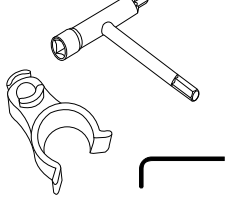

PDHHBOA PDP Hi-Hat Stand

PDACBOAKEY

PDSP379

SP358

SP074

SP074

PDAC0007

PDAC0006

PDHHBOA PDP Hi-Hat Stand

Part Number	Description
PDACBOAKEY	3-WAY KEY FOR BOA PEDAL
PDSP001HH	PDP 1" TUBE JOINT BOLT AND WING NUT
PDAC0004	HEEL BRACKET, BOA SINGLE PEDAL
PDAC0005	HEEL FOR BOA PEDALS/HH
PDAC0006	FOOTBOARD CLAMP, BOA SINGLE
PDAC0007	SCREW, FTBD CLAMP, BOA SINGLE
PDAC0022	SCREW,HEEL PEDAL PLATE,BOA HH S&D PEDAL
DWSP074	DRUM KEY SCREW 1/4-20 X 9/16" W/ COLLAR
PDAC342	RUBBER FOOT (3 PACK)
DWSP356	FELT WASHER (HI HAT SEAT)
DWSP357	STANDARD UPPER TUBE ASSEMBLY FOR HI-HAT
DWSP358	21" STANDARD LENGTH UPPER ROD W/ NUT
DWSP363	LOWER SPRING ROD
DWSP374	HI HAT SPUR
PDSP379	PDP BRANDED DW STYLE CLUTCH BOA
DWSP381	METAL WASHER FOR HH CYMBAL SEAT
DWSP715	7/16" SCREW
PDAC781	PDP HINGED MEMORY LOCK - 3/4"
DWSP2004	6MM HI-HAT CLUTCH DRUM KEY SCREW
DWSP2047	HI HAT SEAT ASSY W/O FELT/WASH