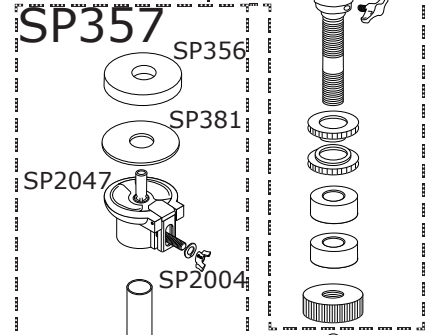

PDSP379

SP358