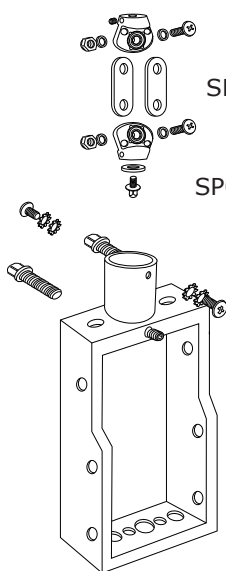

PDHHBOA PDP Hi-Hat Stand

PDACBOAKEY

PDSP379

SP358

SP074

SP074

PDAC0007

PDAC0006

PDHHBOA PDP Hi-Hat Stand

Part Number	Description
PDACBOAKEY	3-WAY KEY FOR BOA PEDAL
PDSP001HH	PDP 1" TUBE JOINT BOLT AND WING NUT
PDAC0004	HEEL BRACKET, BOA SINGLE PEDAL
PDAC0005	HEEL FOR BOA PEDALS/HH
PDAC0006	FOOTBOARD CLAMP, BOA SINGLE
PDAC0007	SCREW, FTBD CLAMP, BOA SINGLE
PDAC0022	SCREW,HEEL PEDAL PLATE,BOA HH S&D PEDAL
DWSP074	DRUM KEY SCREW 1/4-20 X 9/16" W/ COLLAR
PDAC342	RUBBER FOOT (3 PACK)
DWSP356	FELT WASHER (HI HAT SEAT)
DWSP357	STANDARD UPPER TUBE ASSEMBLY FOR HI-HAT
DWSP358	21" STANDARD LENGTH UPPER ROD W/ NUT
DWSP363	LOWER SPRING ROD
DWSP374	HI HAT SPUR
PDSP379	PDP BRANDED DW STYLE CLUTCH BOA
DWSP381	METAL WASHER FOR HH CYMBAL SEAT
DWSP715	7/16" SCREW
PDAC781	PDP HINGED MEMORY LOCK - 3/4"
DWSP2004	6MM HI-HAT CLUTCH DRUM KEY SCREW
DWSP2047	HI HAT SEAT ASSY W/O FELT/WASH