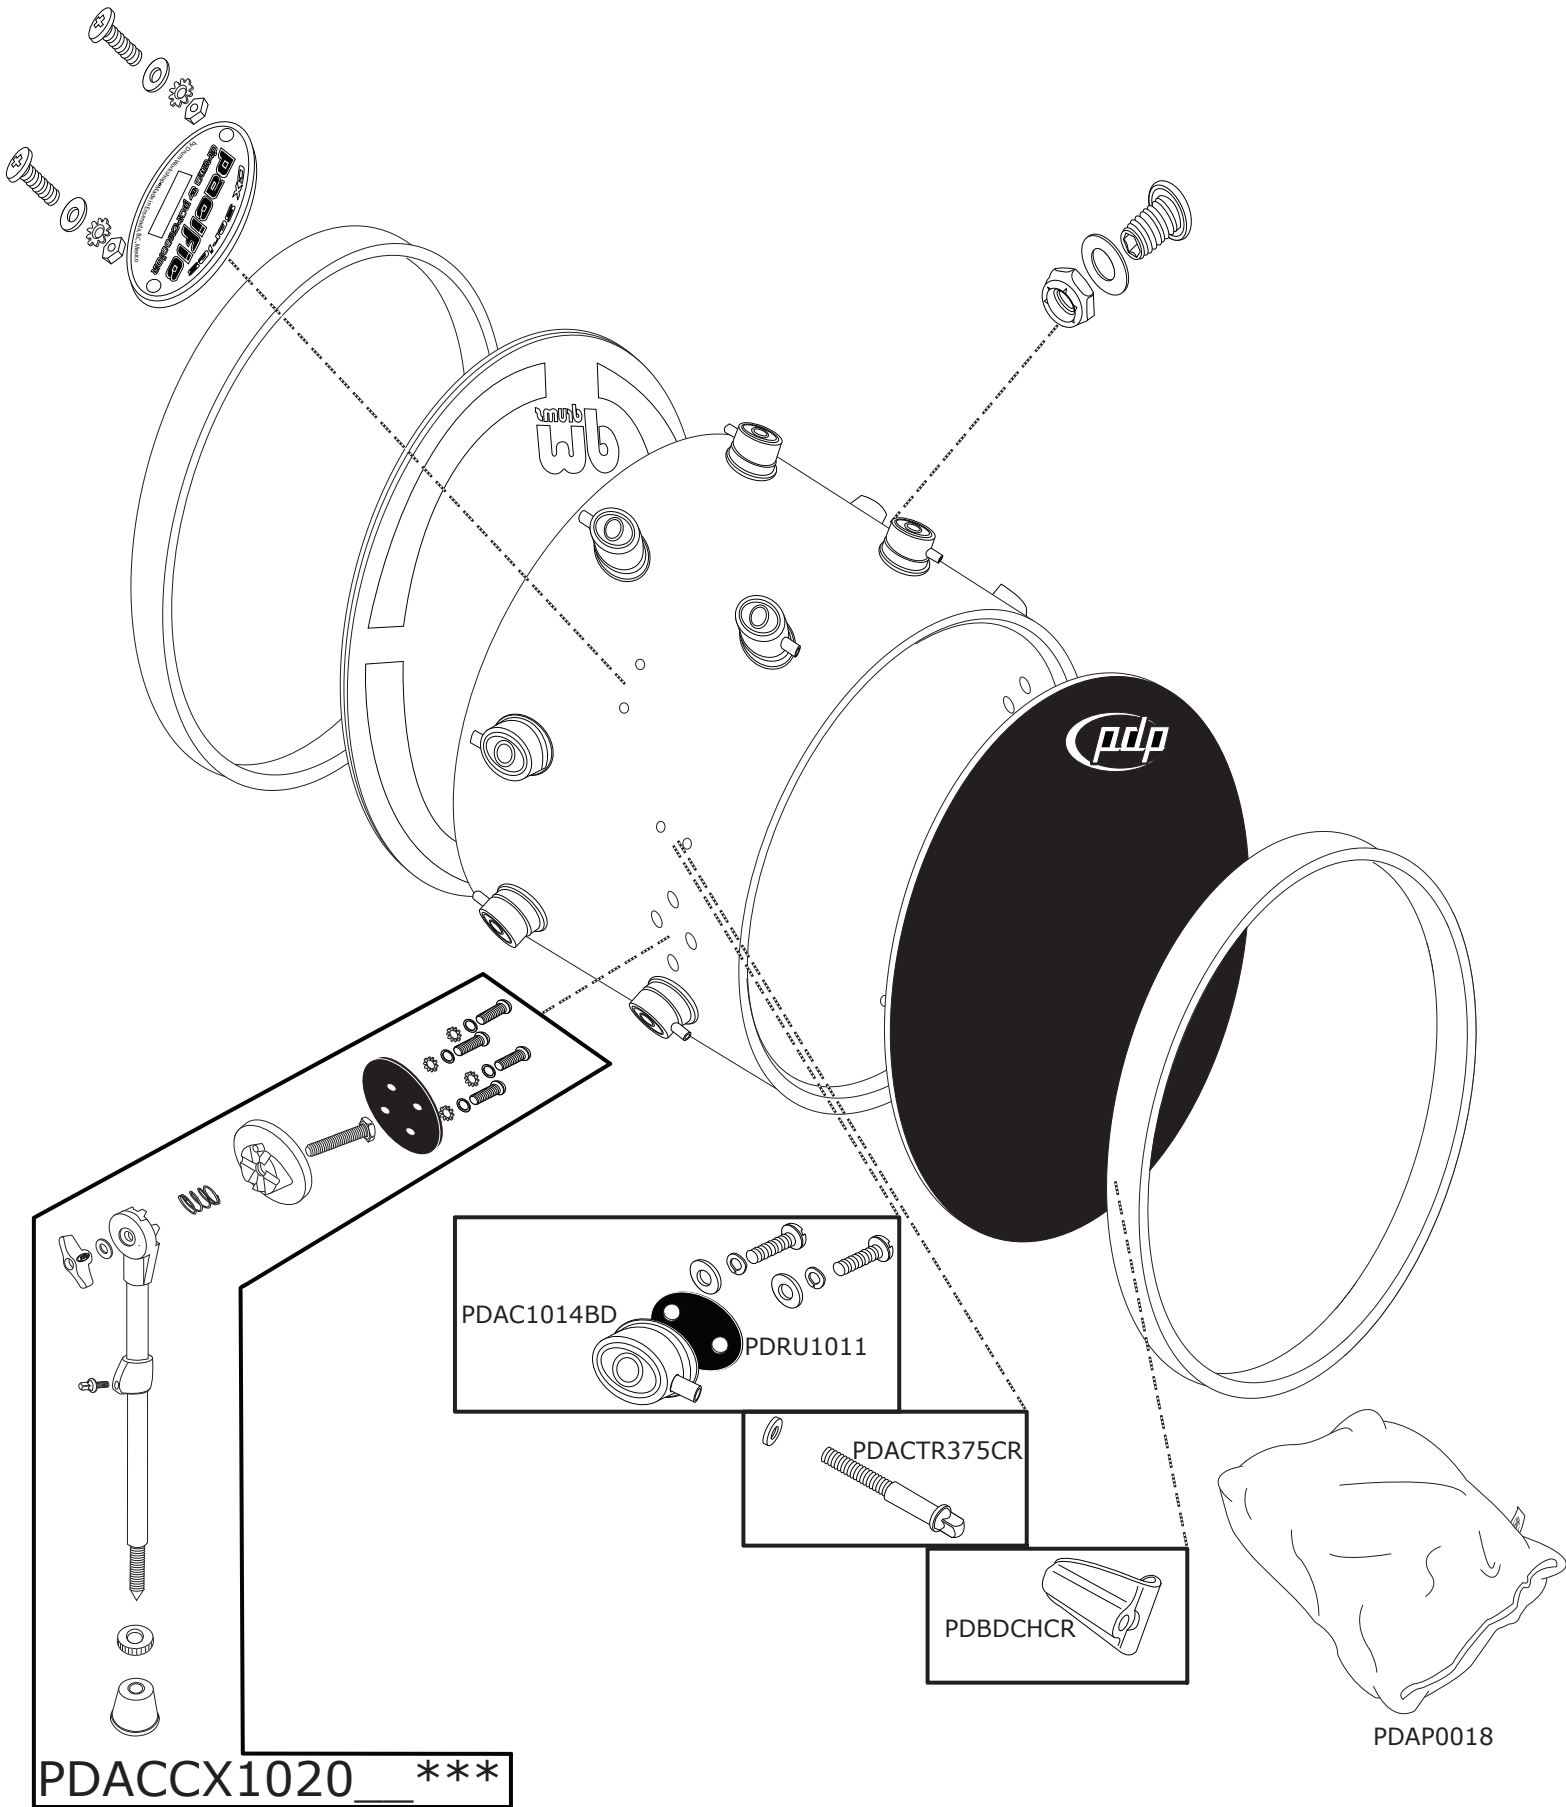

PDP Bass Drum

PDP Bass Drum

Part Number Description

PDBDCHCR	PDP CX/LX BASS DRUM CLAW HOOK CHROME
PDACCX1020_***	PDP CX/MX/LX SPUR
PDAP0018	PDP BASS PILLOW 16-18"W/VELCRO
PDACTR375CR	TENSION ROD, TRUE-PITCH, 3.75"(6 PK)BASS
PDRU1011	PDP RUBBER BASS DRUM LUG GASKET
PDAC1014BD	PDP BASS DRUM LUG (NCV)

OPTIONS

*** REPLACE "___" WITH THE SIDE

"L", LEFT

"R", RIGHT

PDACCX1020L	PDP CX/MX/LX SPUR - LEFT SIDE
PDACCX1020R	PDP CX/MX/LX SPUR - RIGHT SIDE
PDSPRCR	PDP BASS DRUM SPUR SET (L/R) CHROME
PDSPRBK	PDP BASS DRUM SPUR SET (L/R) BLACK