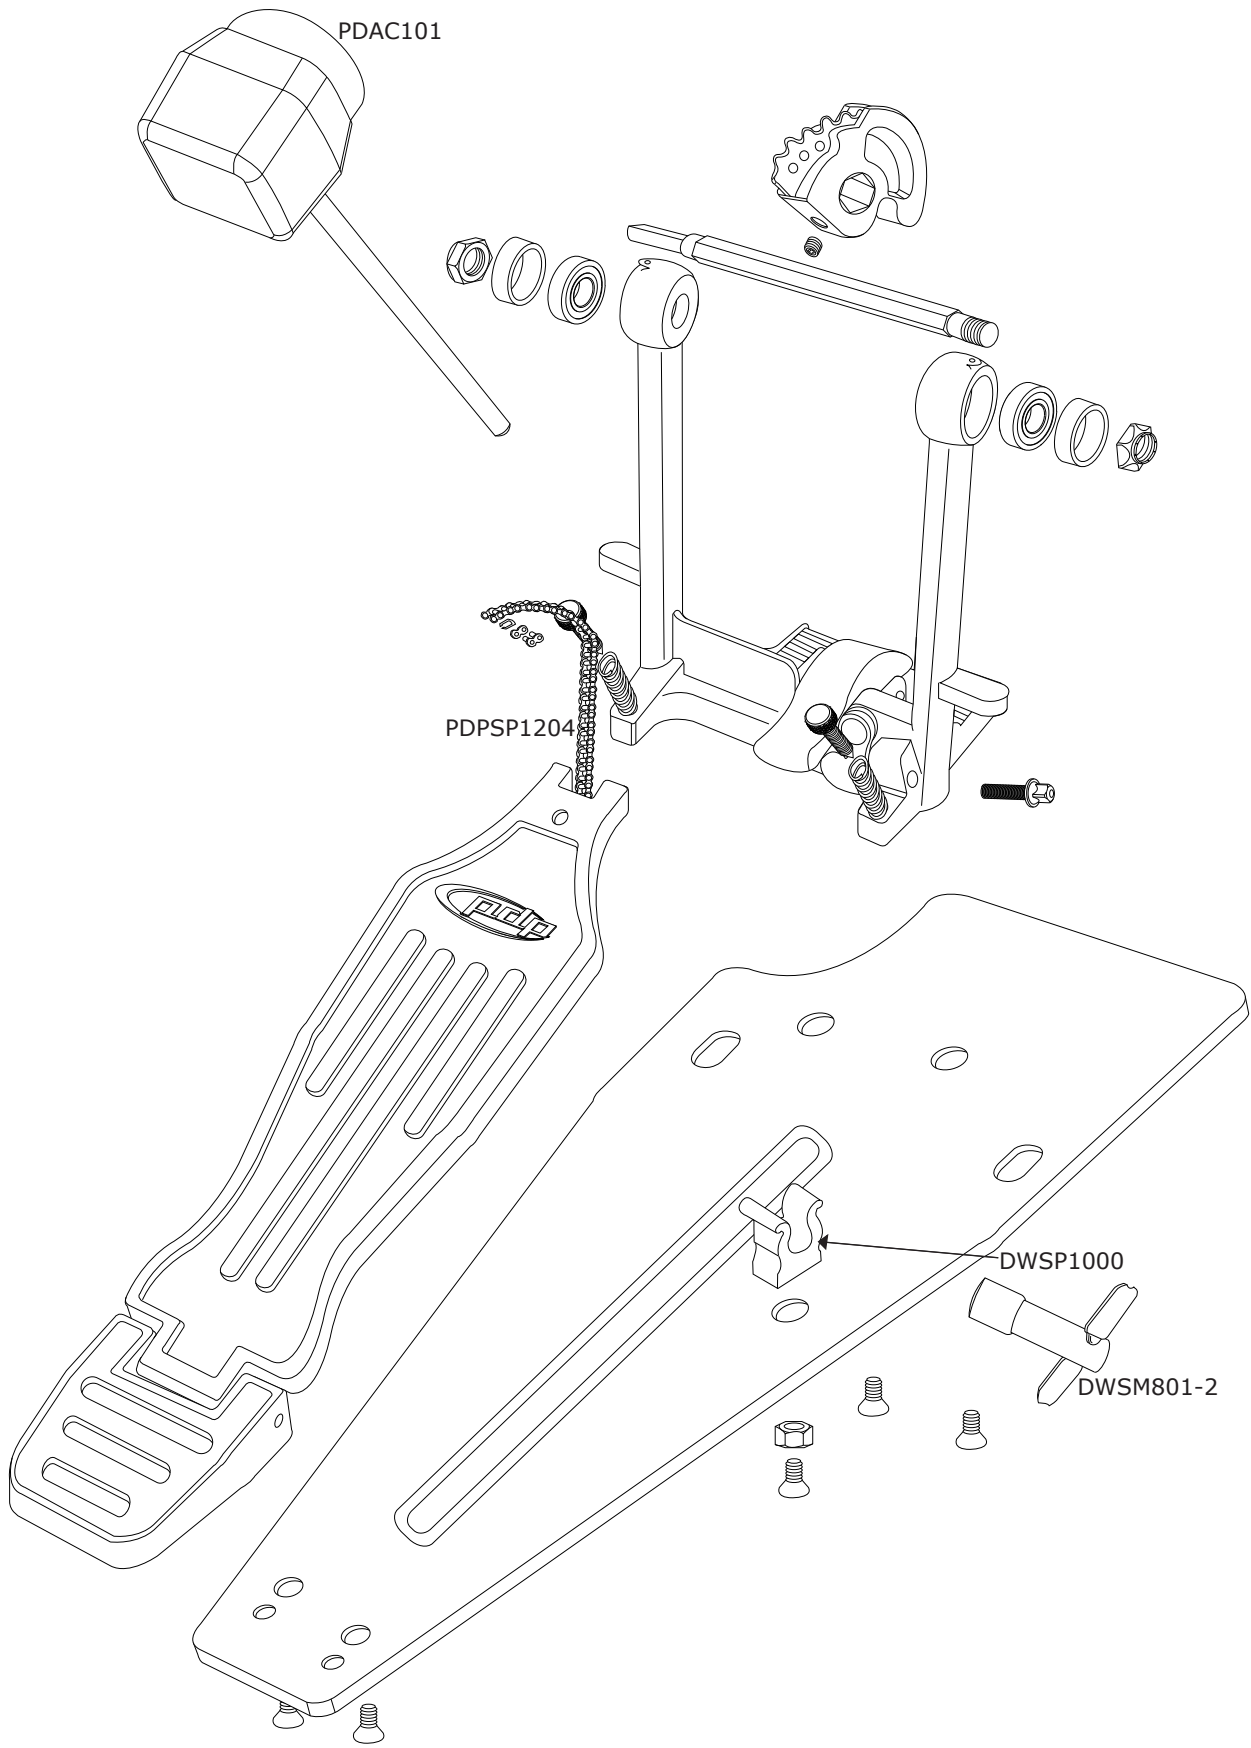

PDSP402 PDP Double Pedal Auxiliary

PDSP402 PDP Double Pedal Auxiliary

Part Number	Description
PDAC101	PDP 2 WAY BD BEATER
DWSM801-2	STANDARD DW DRUM KEY 2 PK - CLAMSHELL
DWSP1000	PLASTIC MOLDED PEDAL KEY CLIP W/ SCREW
PDSP1204	PDP (NCV)400 SERIES PEDAL CHAIN (RP)