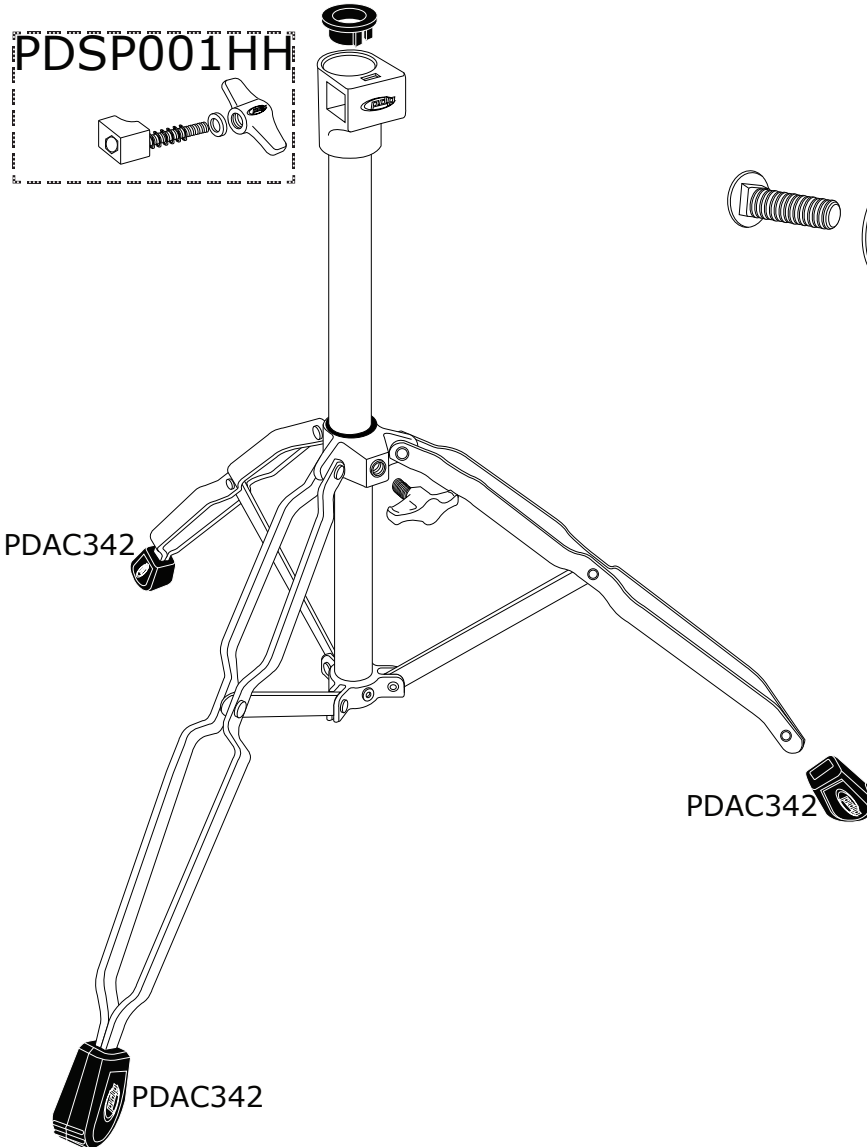

PDCS800 PDP Straight Cymbal Stand

PDCS800 PDP Straight Cymbal Stand

Part Number	Description
PDSP001HH	PDP 1" TUBE JOINT BOLT AND WING NUT
PDAC342	RUBBER FOOT
DWSM488	PAIR OF TOP AND BOTTOM FELTS W/ WASHER
PDSP739	8MM PDP WING NUT
DWSP801	DW STANDARD STEEL DRUM KEY