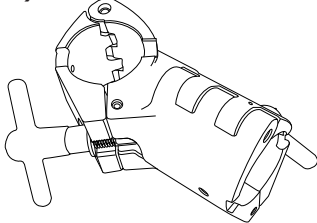

PDP PDSRPK05 Rack System

PDP PDSRPK05 Rack System

Part Number Description

- 1) DWSMRKDRKY HI-TORQUE DRUM KEY
- 2) DWSMRKFEET RUBBER FEET (2-PACK)
- 3) DWSMRKTTCA 1.5"-3/4" TUBE TOP CYMBAL ADAPTER
- 4) DWSMRKML15 1.5" HINGED MEMORY LOCK
- 5) DWSMRKC15A 1.5"-V ANGLE ADJUSTABLE CLAMP
- 6) DWSMRKC15K 1.5"-1.5" RACK CLAMP
- 7) PDSRNPLV PACIFIC NAMEPLATE BAR LEVEL
- 8) PDSRC15V 1.5"-V CLAMP
- 9) PDCB0934 CYMBAL BOOM ARM
- DWCPRKB24C DW RACK 24" CURVED BAR
- DWCPRKB24S DW RACK 24" STRAIGHT BAR
- DWCPRKB36S DW RACK 36" STRAIGHT BAR
- DWCPRKB42C DW RACK 42" CURVED BAR

1) DWSMRKDRKY

2) DWSMRKFEET

3) DWSMRKTTCA

4) DWSMRKML15

5) DWSMRKC15A

9) PDCB0934

6) DWSMRKC15K

7) PDSRNPLV