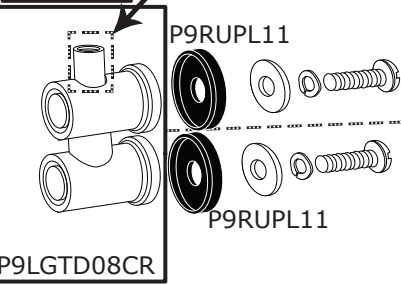

PDP Platinum Series Tom Drum

PDCH_**CR

PDCH_**CR

PDP Platinum Series Tom Drum

Part Number Description

PDACTR___***CR	TENSION ROD, TRUE-PITCH
PDCH___**CR	PDP COUNTERHOOP, CHROME
P7SE37FNNTZ	3/8 -24 HEX JAM NUT W/ THIN NYLON INSERT
P9STMPL___*CR	PDP 2008 STM W/ GASKET
P9LGTD08CR	PDP 2008 TOM LUG W/ RECEIVER CHROME
P9RE0520CR	PDP M5X20M(BD/SD/TOM) RECEIVER NUT CHROME
P9RUPL11	PDP PLATINUM SERIES LUG GASKET
DRSP1012CR	AIR VENT CHROME W/ NUT AND GASKET
P9RU1322	AIR VENT GASKET

* REPLACE "___" WITH SIZE:

"08", PDP 2008 STM 8" W/ GASKET
 "10", PDP 2008 STM 10" W/ GASKET
 "12", PDP 2008 STM 12" W/ GASKET
 "13", PDP 2008 STM 13" W/ GASKET
 "14", PDP 2008 STM 14" W/ GASKET
 "16", PDP 2008 STM 16" W/ GASKET

** REPLACE "___" WITH SIZE:

"0806L", PDP COUNTERHOOP 8" 6 EAR, CHROME
 "1006", PDP COUNTERHOOP 10" 6 EAR, CHROME
 "1206", PDP COUNTERHOOP 12" 6 EAR, CHROME
 "1306", PDP COUNTERHOOP 13" 6 EAR, CHROME
 "1308", PDP COUNTERHOOP 13" 8 EAR, CHROME
 "1408", PDP COUNTERHOOP 14" 8 EAR, CHROME
 "1608", PDP COUNTERHOOP 16" 8 EAR, CHROME

*** REPLACE "___" WITH SIZE:

"165", 1.65"(6PK) 4"+ 5" SNARE + ALL TOMS
 "225", 2.25"(6PK) 6" SNARE
 "375", 3.75"(6PK) BASS