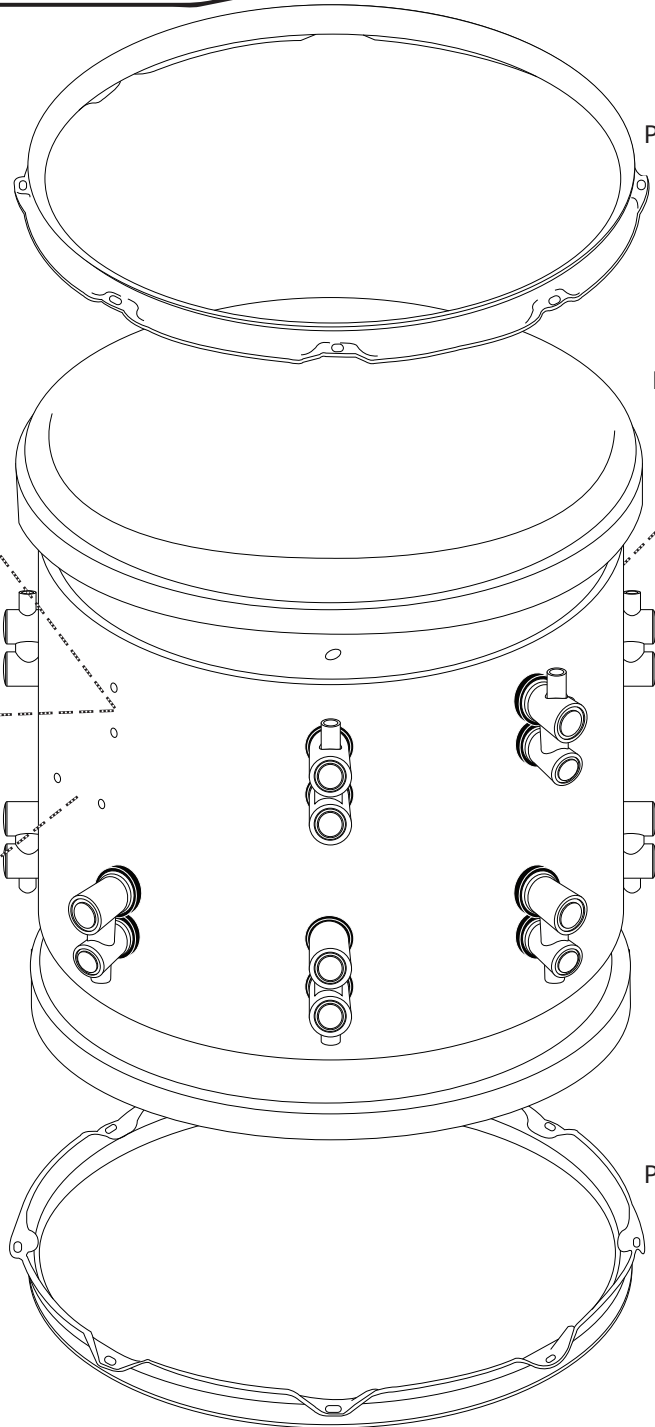

PDP Platinum Series Tom Drum

PDCH_**CR

PDCH_**CR

PDP Platinum Series Tom Drum

Part Number Description

PDACTR___***CR	TENSION ROD, TRUE-PITCH
PDCH___**CR	PDP COUNTERHOOP, CHROME
P7SE37FNNTZ	3/8 -24 HEX JAM NUT W/ THIN NYLON INSERT
P9STMPL___*CR	PDP 2008 STM W/ GASKET
P9LGTD08CR	PDP 2008 TOM LUG W/ RECEIVER CHROME
P9RE0520CR	PDP M5X20M(BD/SD/TOM) RECEIVER NUT CHROME
P9RUPL11	PDP PLATINUM SERIES LUG GASKET
DRSP1012CR	AIR VENT CHROME W/ NUT AND GASKET
P9RU1322	AIR VENT GASKET

* REPLACE "___" WITH SIZE:

"08", PDP 2008 STM 8" W/ GASKET
 "10", PDP 2008 STM 10" W/ GASKET
 "12", PDP 2008 STM 12" W/ GASKET
 "13", PDP 2008 STM 13" W/ GASKET
 "14", PDP 2008 STM 14" W/ GASKET
 "16", PDP 2008 STM 16" W/ GASKET

** REPLACE "___" WITH SIZE:

"0806L", PDP COUNTERHOOP 8" 6 EAR, CHROME
 "1006", PDP COUNTERHOOP 10" 6 EAR, CHROME
 "1206", PDP COUNTERHOOP 12" 6 EAR, CHROME
 "1306", PDP COUNTERHOOP 13" 6 EAR, CHROME
 "1308", PDP COUNTERHOOP 13" 8 EAR, CHROME
 "1408", PDP COUNTERHOOP 14" 8 EAR, CHROME
 "1608", PDP COUNTERHOOP 16" 8 EAR, CHROME

*** REPLACE "___" WITH SIZE:

"165", 1.65"(6PK) 4"+ 5" SNARE + ALL TOMS
 "225", 2.25"(6PK) 6" SNARE
 "375", 3.75"(6PK) BASS