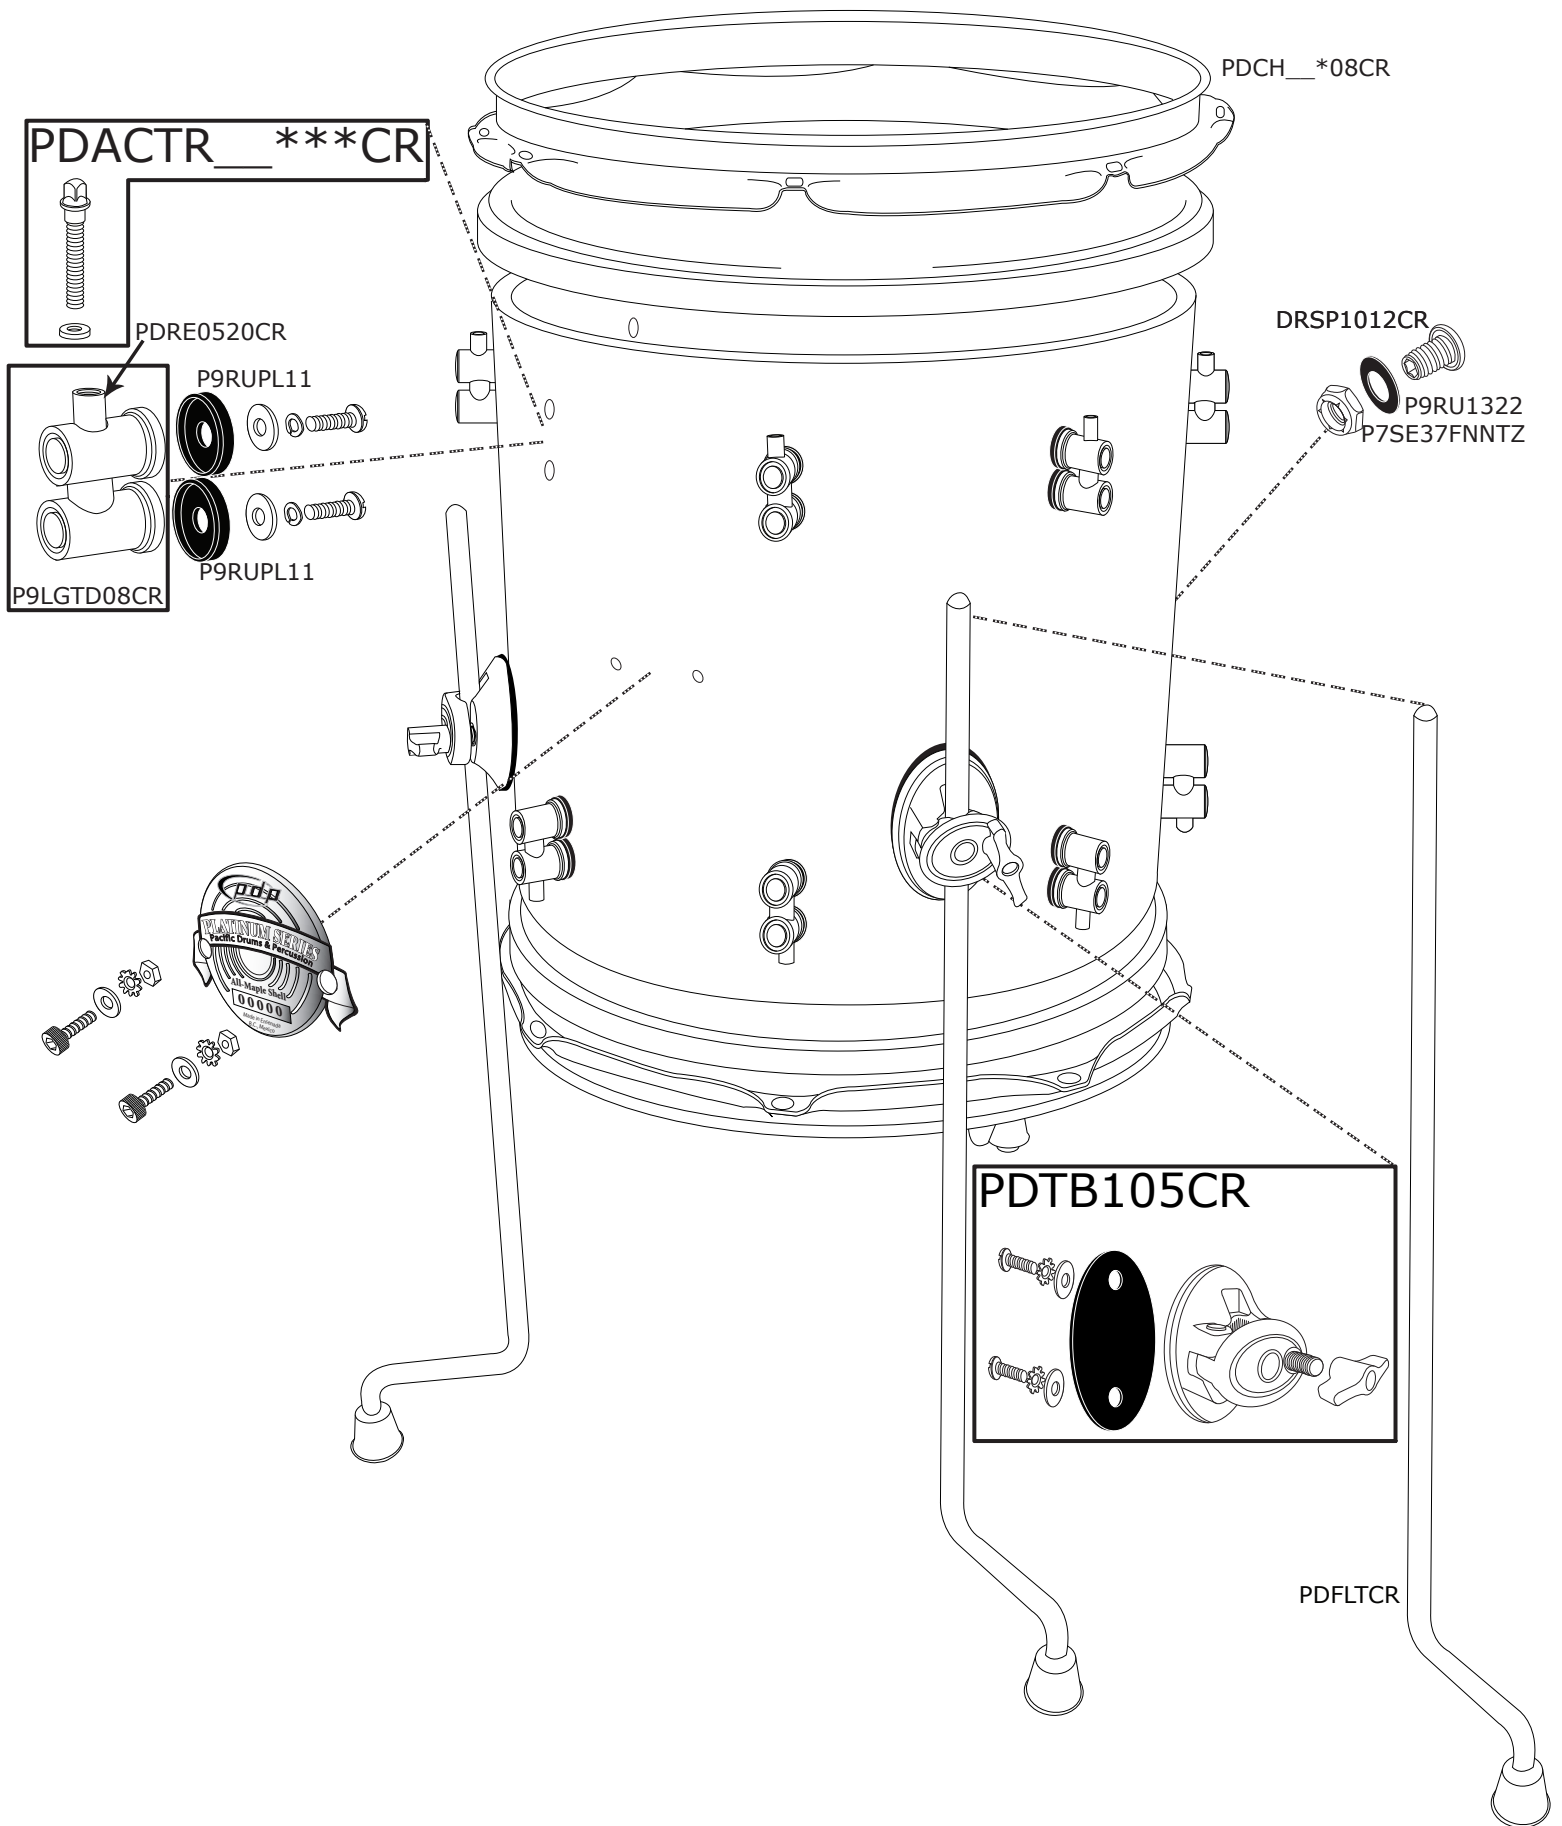

PDP Platinum Series Floor Tom Drum

PDP Platinum Series Floor Tom Drum

Part Number Description

PDACTR__***CR	TENSION ROD, TRUE-PITCH
PDCH__*08CR	PDP COUNTERHOOP CHROME
PDFLTCR	10.5MM PDP FLOOR TOM LEG
PDRE0520CR	PDP TRUE PITCH LUG RECEIVER NUT
P7SE37FNNTZ	3/8 -24 HEX JAM NUT W/ THIN NYLON INSERT
P9LGTD08CR	PDP 2008 TOM LUG W/ RECEIVER CHROME
P9RUPL11	PDP PLATINUM SERIES LUG GASKET
PDTB105CR	10.5MM PDP TOM BRACKET CHROME
DRSP1012CR	AIR VENT. CHROME W/ NUT AND GASKET
P9RU1322	AIR VENT GASKET

* REPLACE "___"

"14", PDP COUNTERHOOP 14" 8 EAR, CHROME

"16", PDP COUNTERHOOP 16" 8 EAR, CHROME

"18", PDP COUNTERHOOP 18" 8 EAR, CHROME

*** REPLACE "___" WITH SIZE:

"165", 1.65"(6PK) 4"+ 5" SNARES + ALL TOMS

"225", 2.25"(6PK) 6" SNARE

"375", 3.75"(6PK) BASS