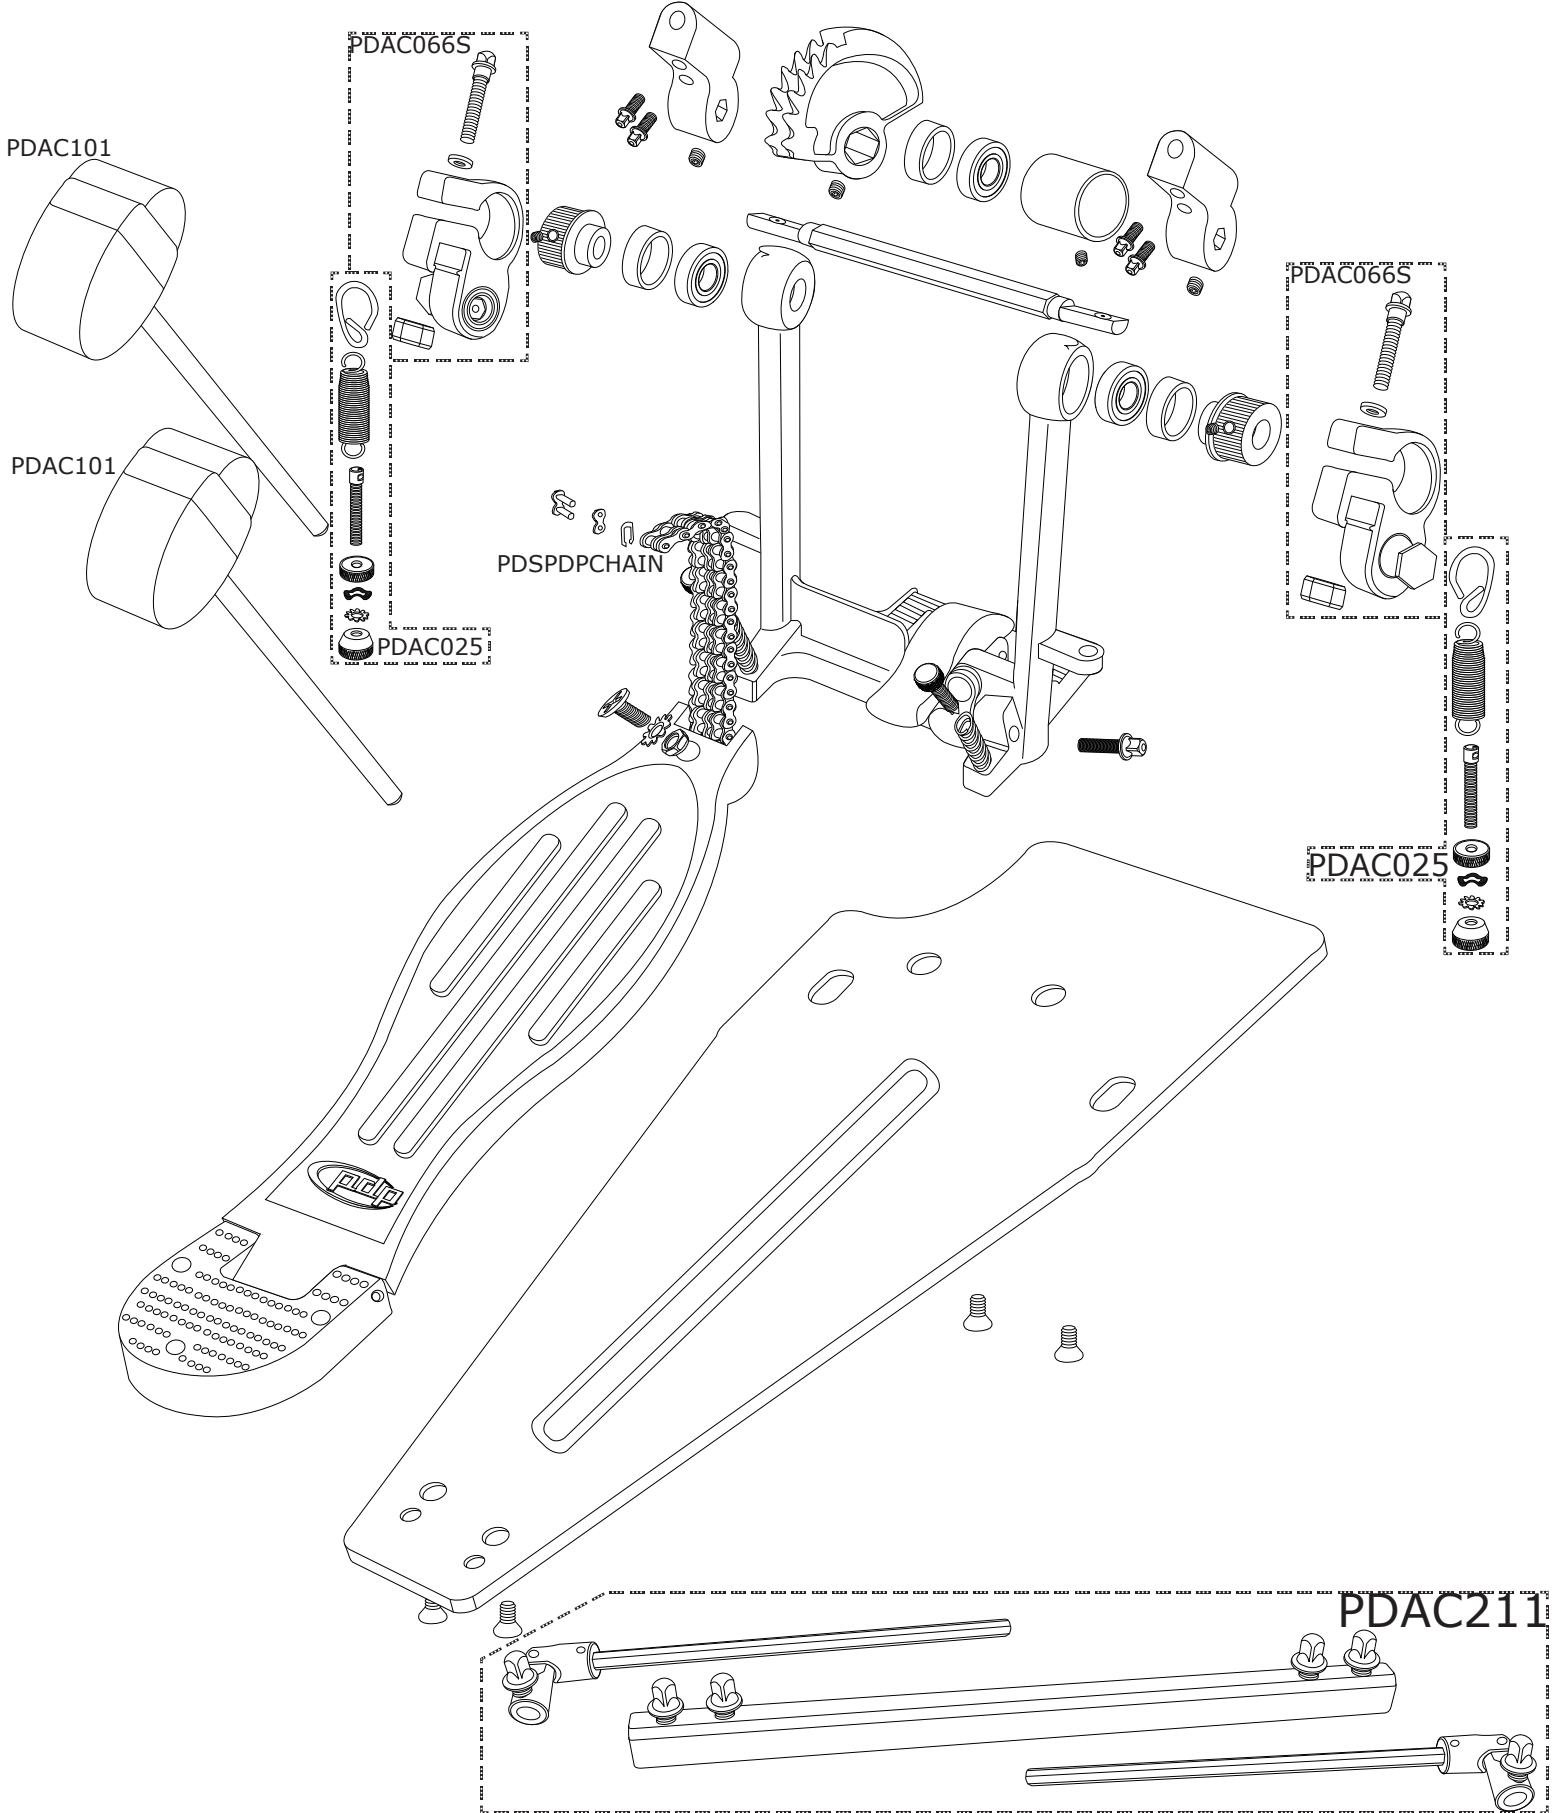

PDSP602 PDP Double Pedal Primary

PDSP602 PDP Double Pedal Primary

<u>Part Number</u>	<u>Description</u>
PDSPDPCHAIN	PDP 600 SERIES PEDAL CHAIN (RP)
PDAC025	SPRING ASSEMBLY
PDAC066S	PACIFIC 600 SERIES STROKE ADJUSTMENT
PDAC101	PDP 2 WAY BD BEATER
PDAC211	PACIFIC (NCV) 600 LINKAGE COMPLETE (RP)