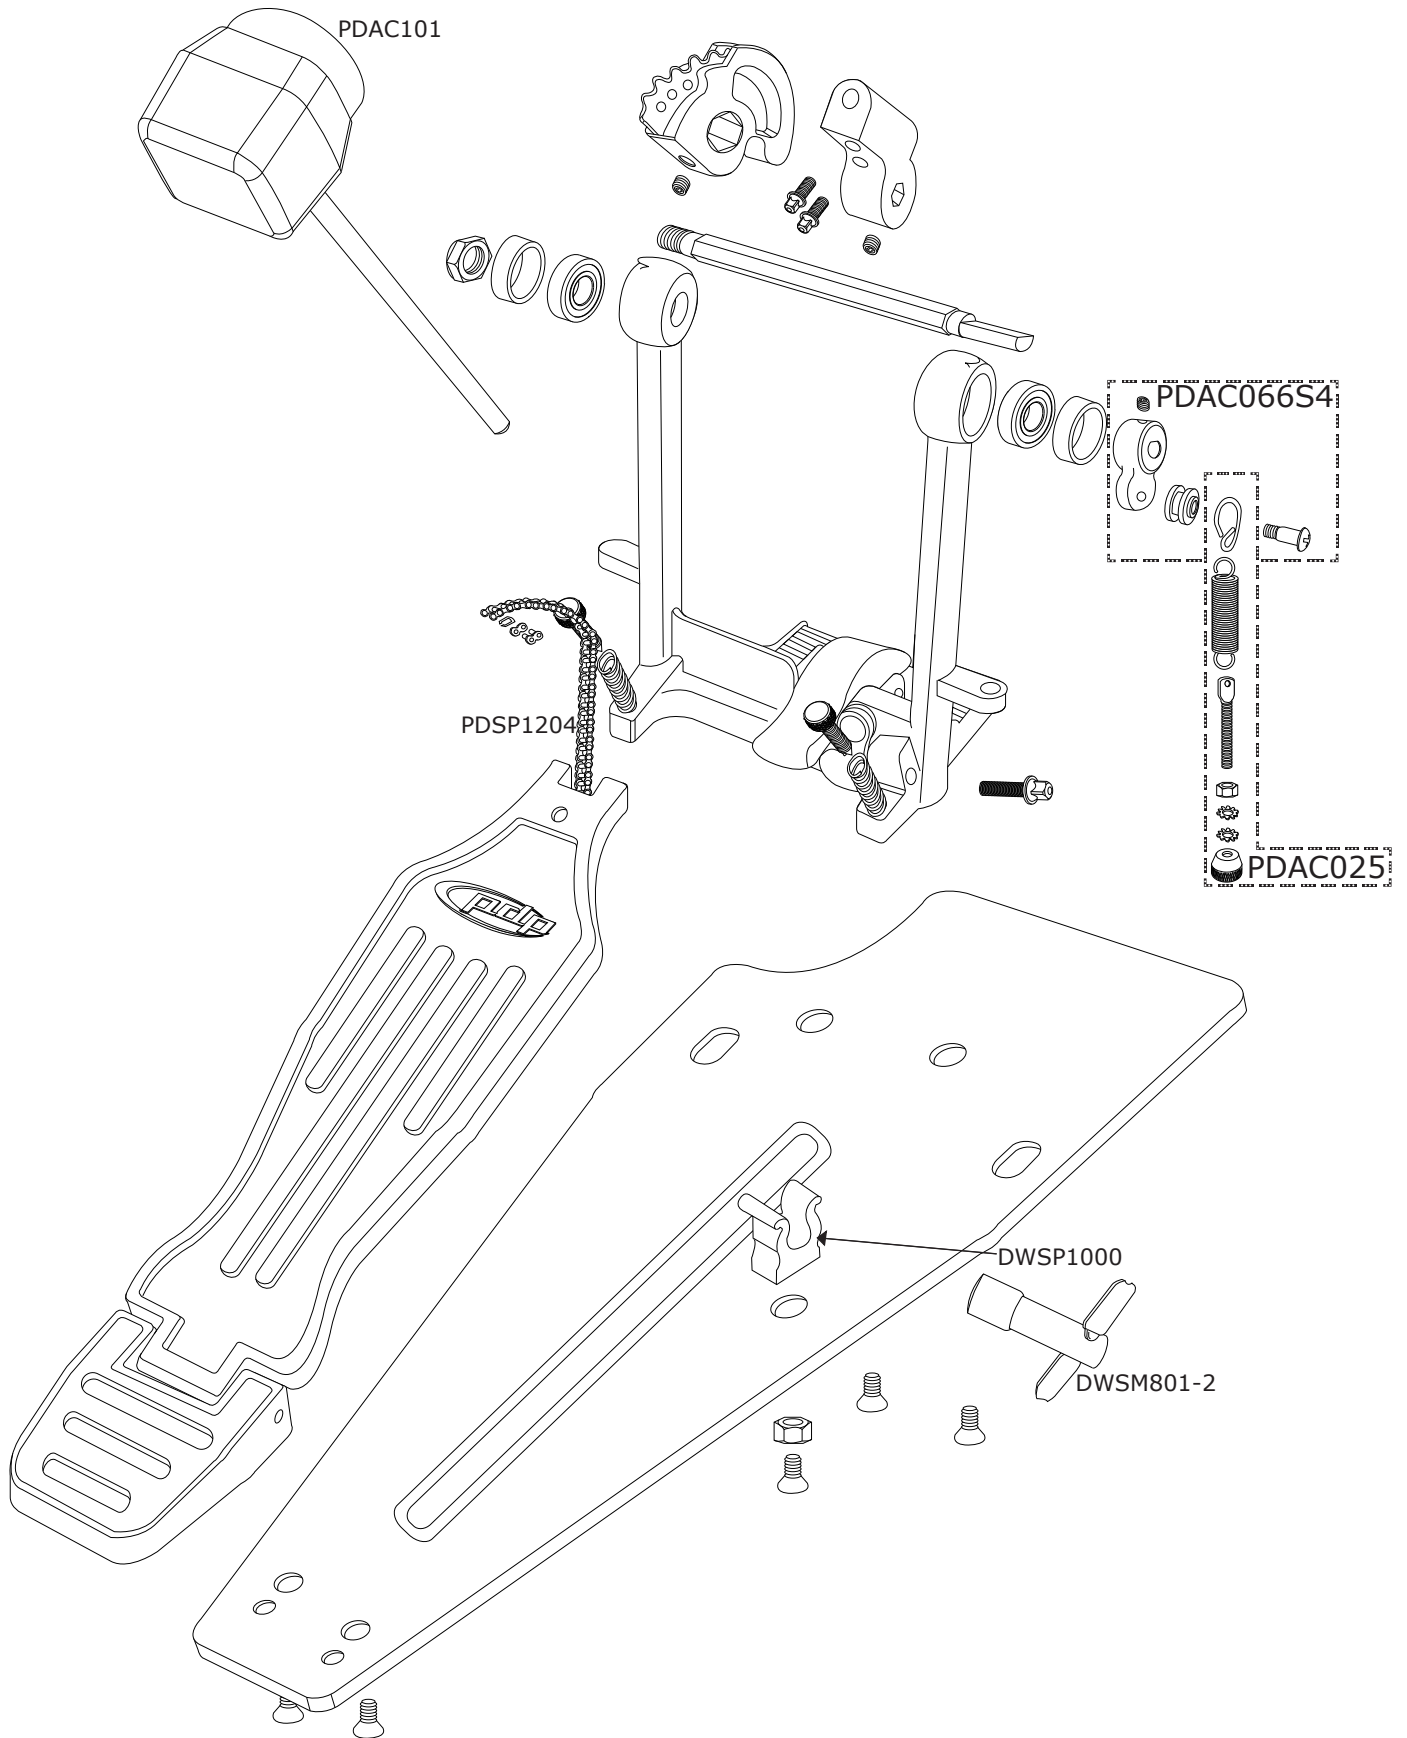

# PDSP400 PDP Single Pedal

## Part NumberDescription

PDAC025	SPRING ASSEMBLY FOR PDP PEDAL
PDAC066S4	PACIFIC 400 SERIES STROKE ADJUSTMENT
PDAC101	PDP 2 WAY BD BEATER
DWSM801-2	STANDARD DW DRUM KEY 2 PK - CLAMSHELL
DWSP1000	PLASTIC MOLDED PEDAL KEY CLIP W/ SCREW
PDSP1204	PDP (NCV)400 SERIES PEDAL CHAIN (RP)