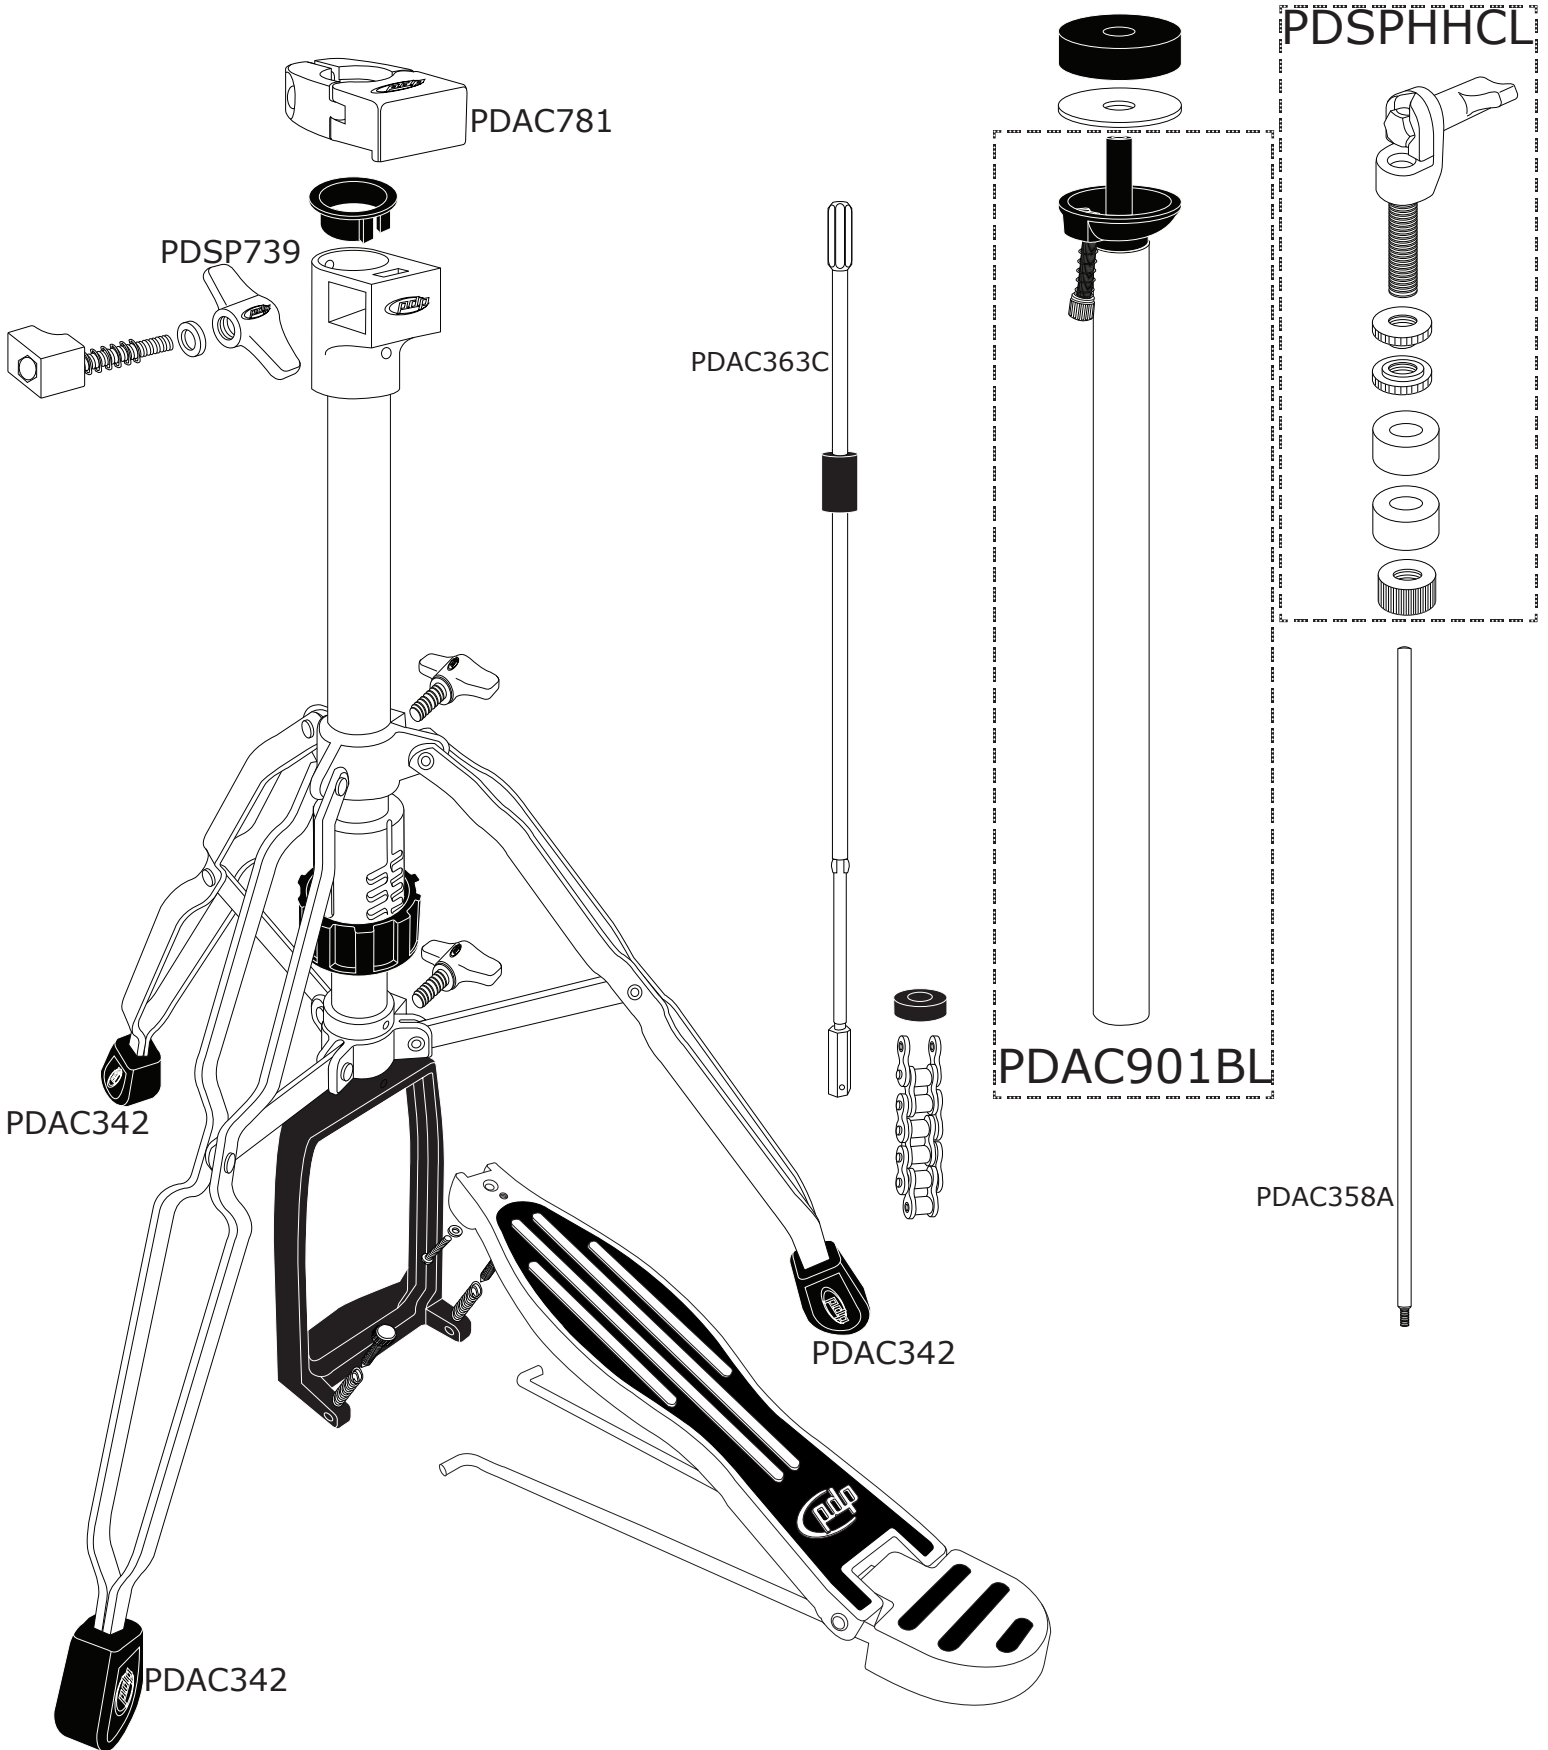

PDHH900 PDP Hi-Hat Stand

PDHH900 PDP Hi-Hat Stand

Part Number Description

PDSPHHCL	PDP HI HAT CLUTCH (RP)
PDAC342	RUBBER FOOT 900 STANDS/THRONES (3 PACK)
PDAC358A	UPPER HI HAT ROD
PDAC363C	LOWER HI HAT ROD
PDSP739	PDP WING NUT, 8MM
PDAC781	PDP HINGED MEMORY LOCK - 3/4"
PDAC901BL	UPPER HI HAT TUBE & CYMBAL SEAT BLK