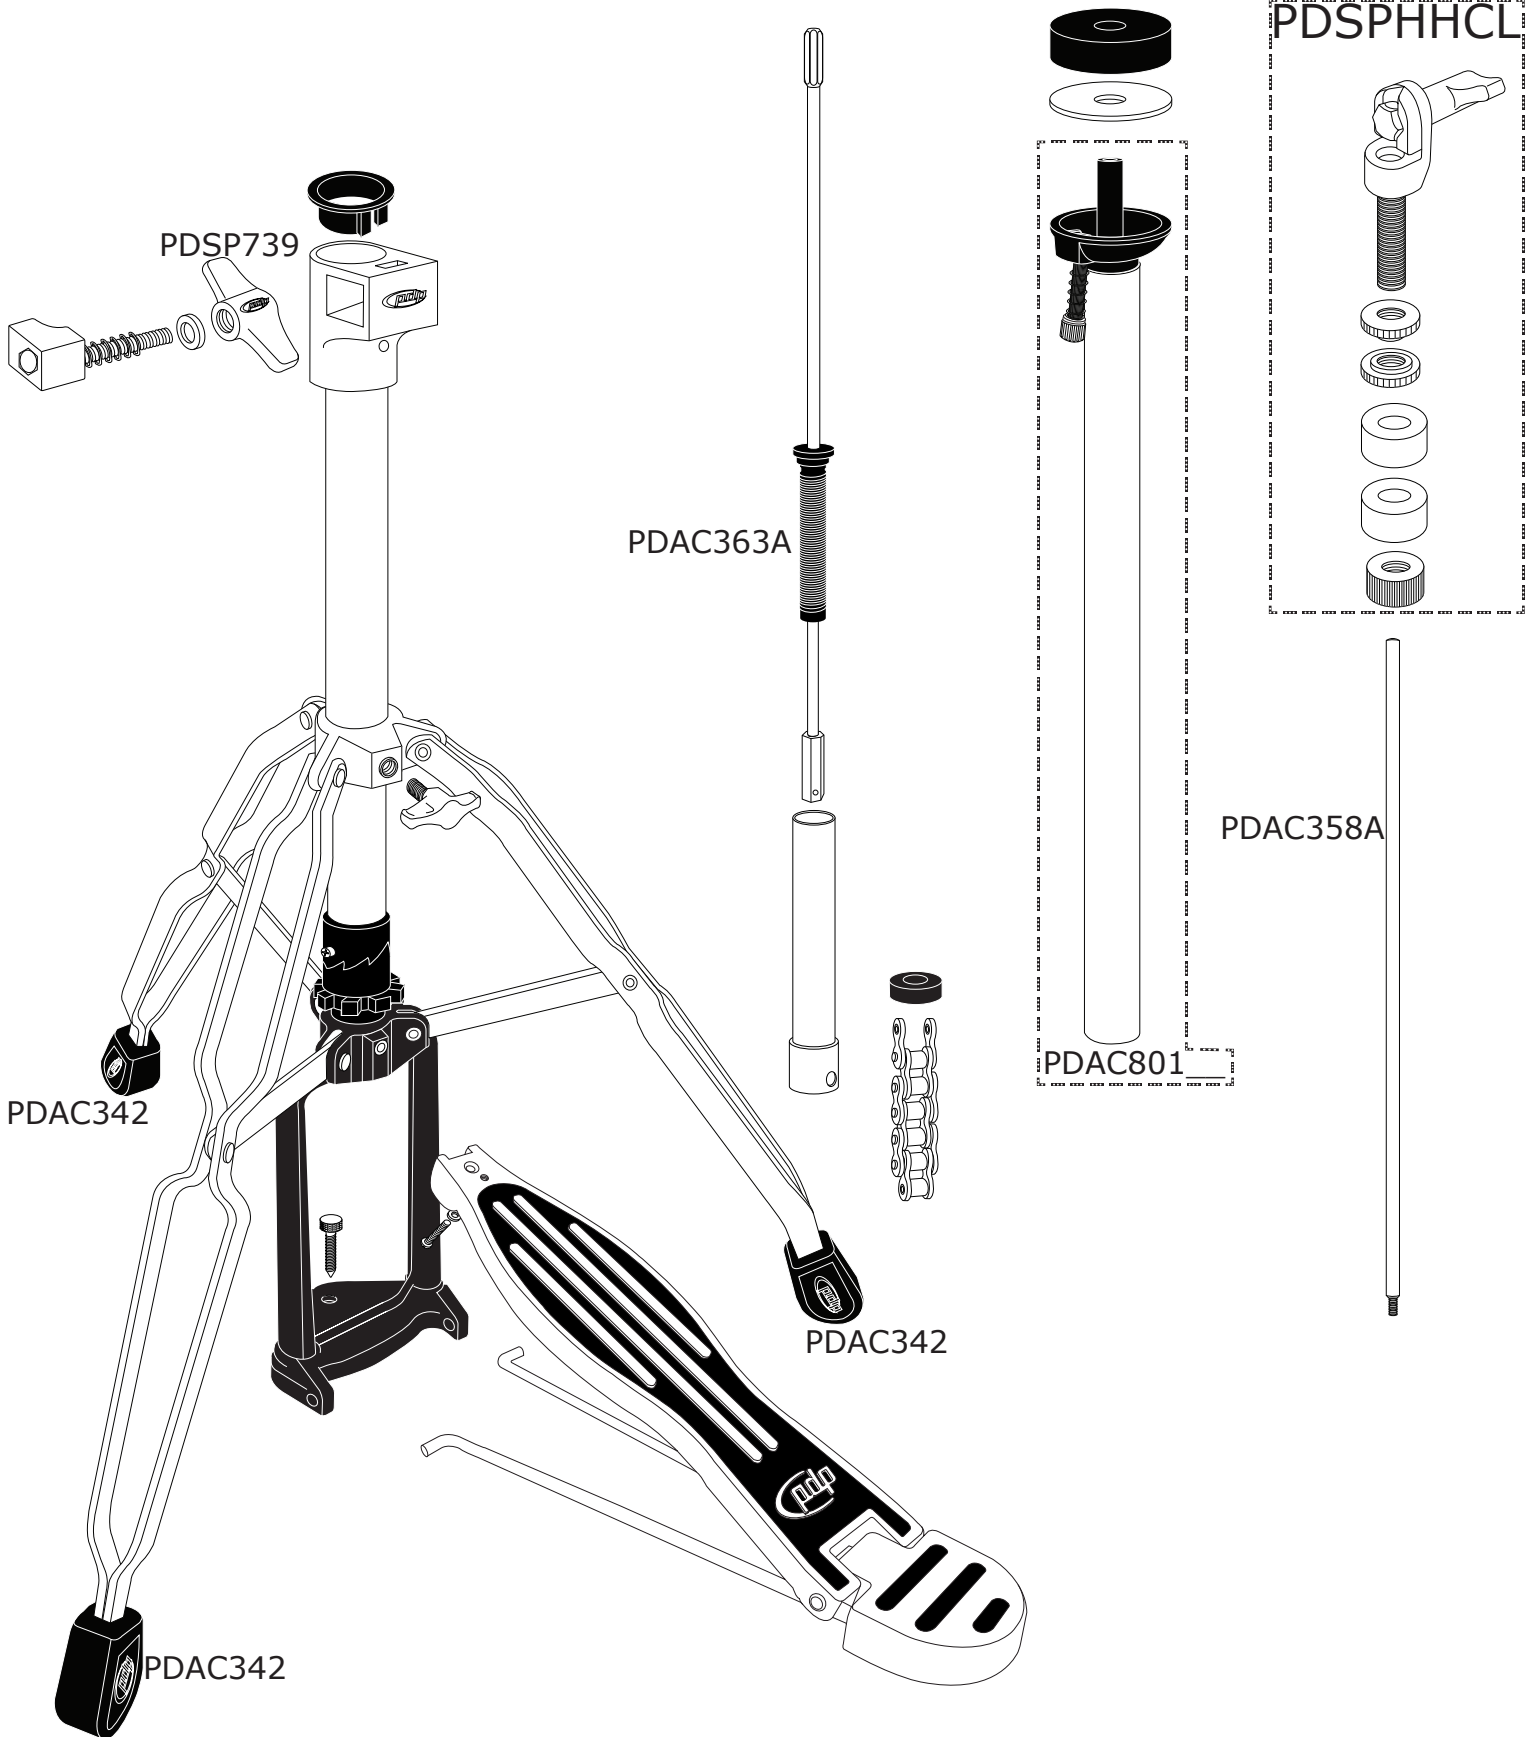

PDHH800 PDP Hi-Hat Stand

PDHH800 PDP Hi-Hat Stand

Part Number Description

PDAC342	RUBBER FOOT STANDS/THRONES (3 PACK)
PDAC358A	UPPER HI HAT ROD
PDAC363A	LOWER HI HAT ROD
PDSP739	PDP WING NUT, 8MM
PDAC801__*	UPPER HI HAT TUBE & CYMBAL SEAT
PDSPHHCL	PDP Hi Hat Clutch (RP)

Replace * with "___":

"BL", Black

"R", RED

"B", BLUE