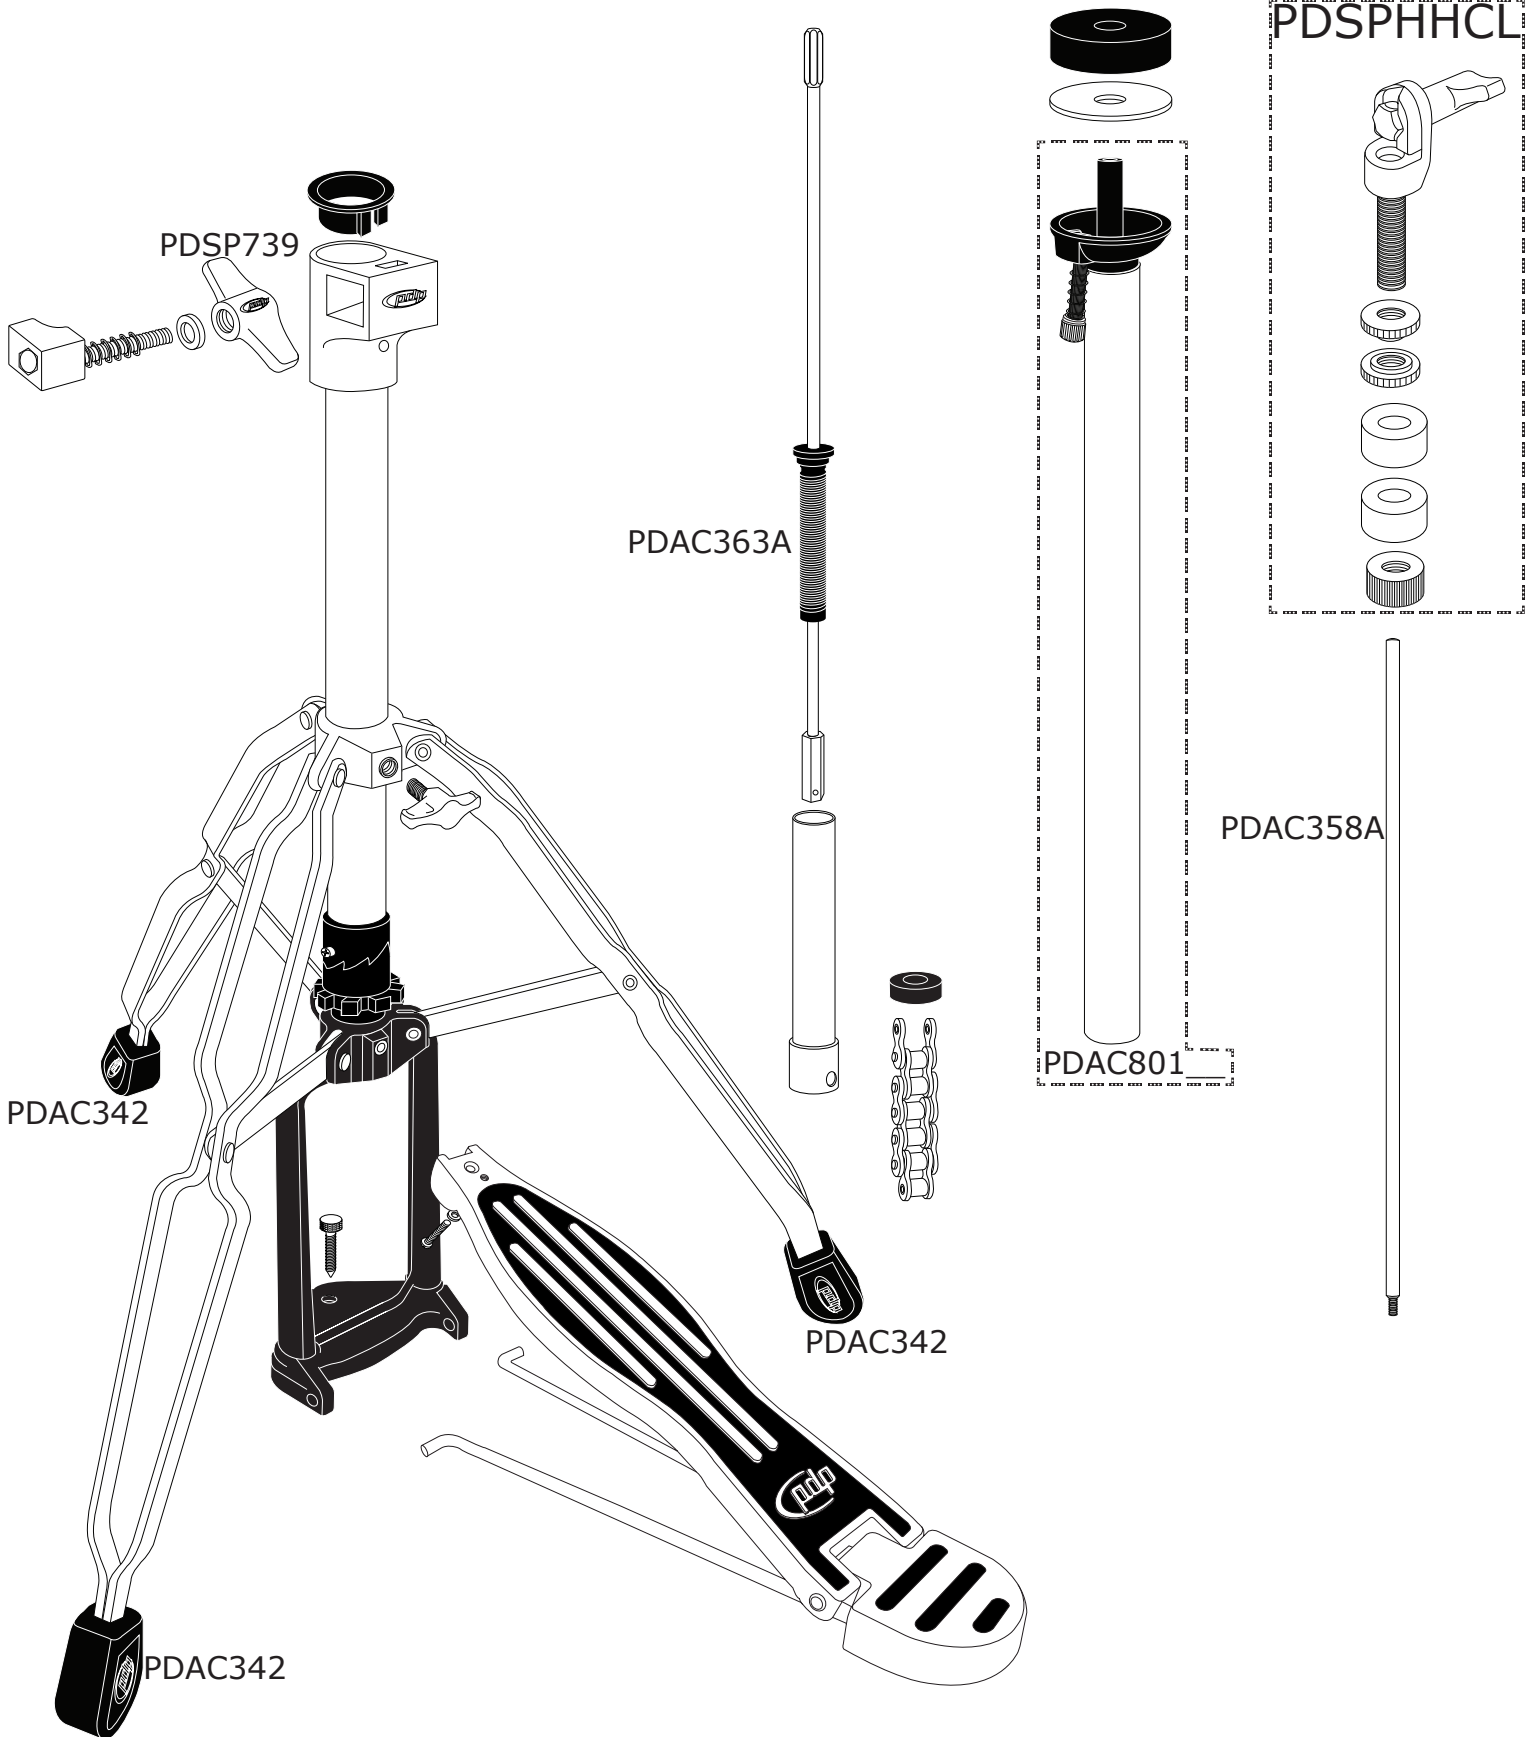

# PDHH800 PDP Hi-Hat Stand

## Part Number      Description

---

PDAC342	RUBBER FOOT STANDS/THRONES (3 PACK)
PDAC358A	UPPER HI HAT ROD
PDAC363A	LOWER HI HAT ROD
PDSP739	PDP WING NUT, 8MM
PDAC801__*	UPPER HI HAT TUBE & CYMBAL SEAT
PDSPHHCL	PDP Hi Hat Clutch (RP)

Replace \* with "\_\_\_":

"BL", Black

"R", RED

"B", BLUE