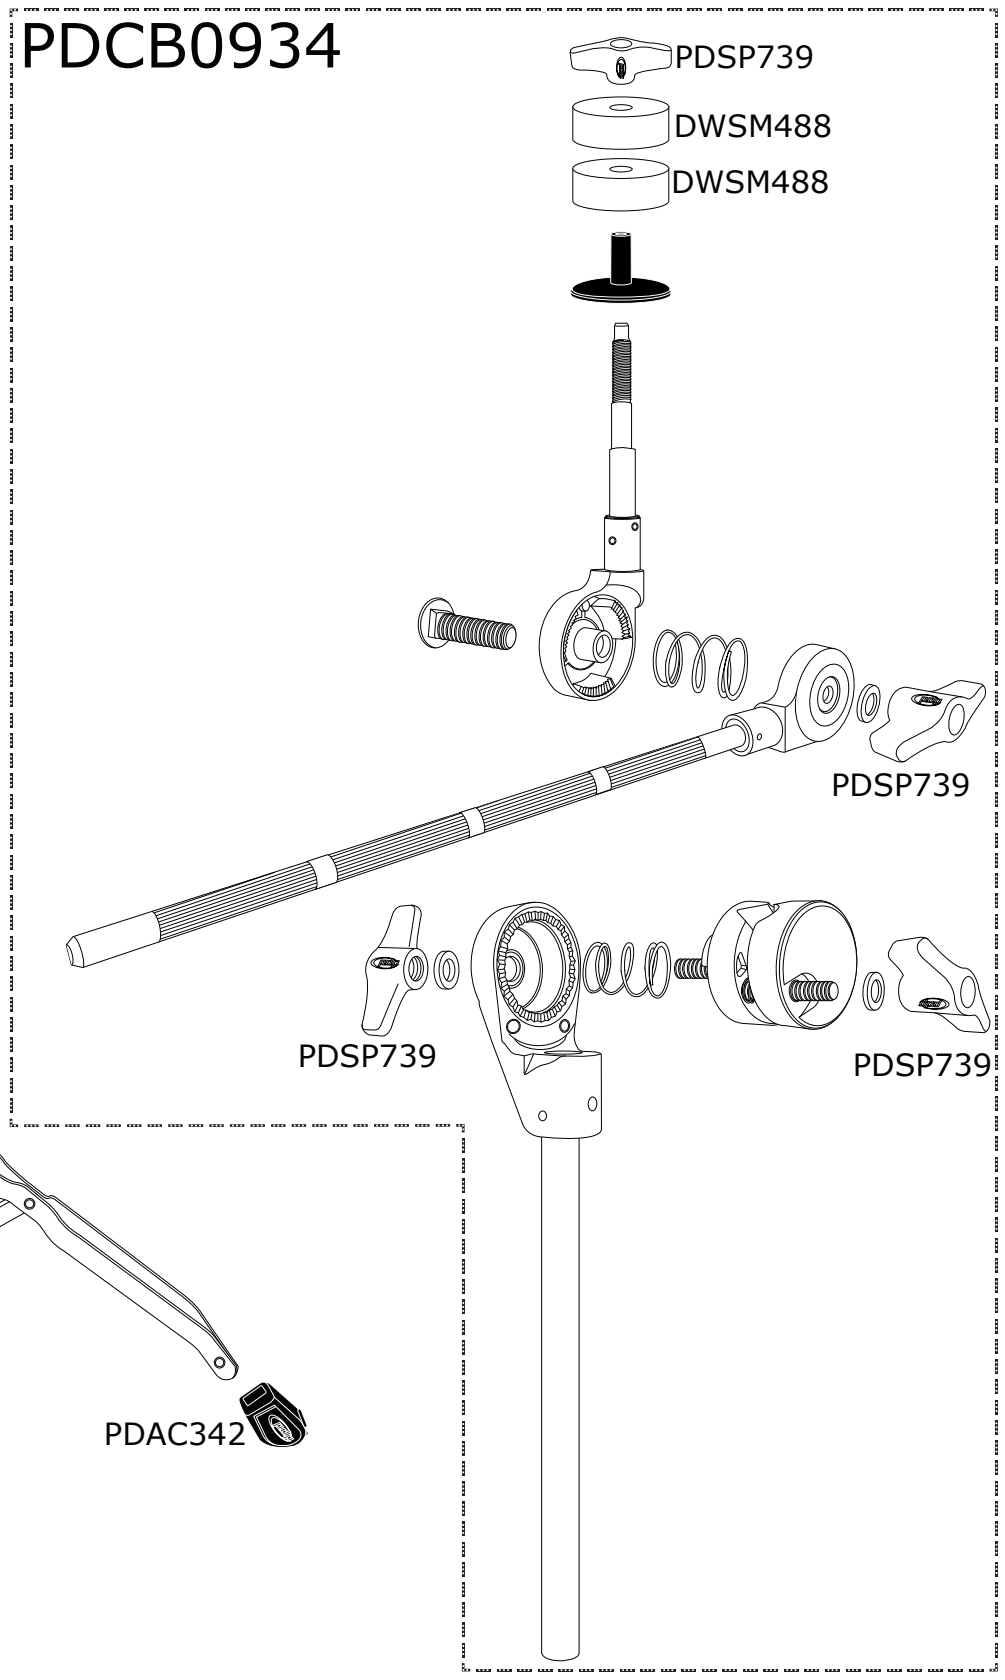

PDCB800 PDP Straight/Boom Cymbal Stand

PDCB0934

PDCB800 PDP Straight/Boom Cymbal Stand

Part Number	Description
PDSP001HH	PDP 1" TUBE JOINT BOLT AND WING NUT
PDAC342	RUBBER FOOT
DWSM488	PAIR OF TOP AND BOTTOM FELTS W/ WASHER
PDSP739	8MM PDP WING NUT
DWSP801	DW STANDARD STEEL DRUM KEY
PDCB0934	3/4" PDP CYMBAL BOOM ARM