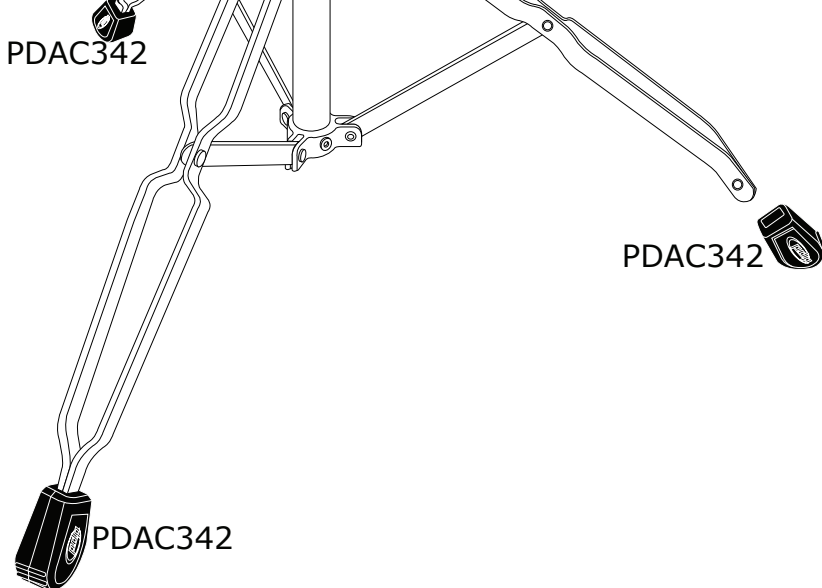

PDCB800 PDP Straight/Boom Cymbal Stand

PDCB0934

PDCB800 PDP Straight/Boom Cymbal Stand

Part Number	Description
PDSP001HH	PDP 1" TUBE JOINT BOLT AND WING NUT
PDAC342	RUBBER FOOT
DWSM488	PAIR OF TOP AND BOTTOM FELTS W/ WASHER
PDSP739	8MM PDP WING NUT
DWSP801	DW STANDARD STEEL DRUM KEY
PDCB0934	3/4" PDP CYMBAL BOOM ARM